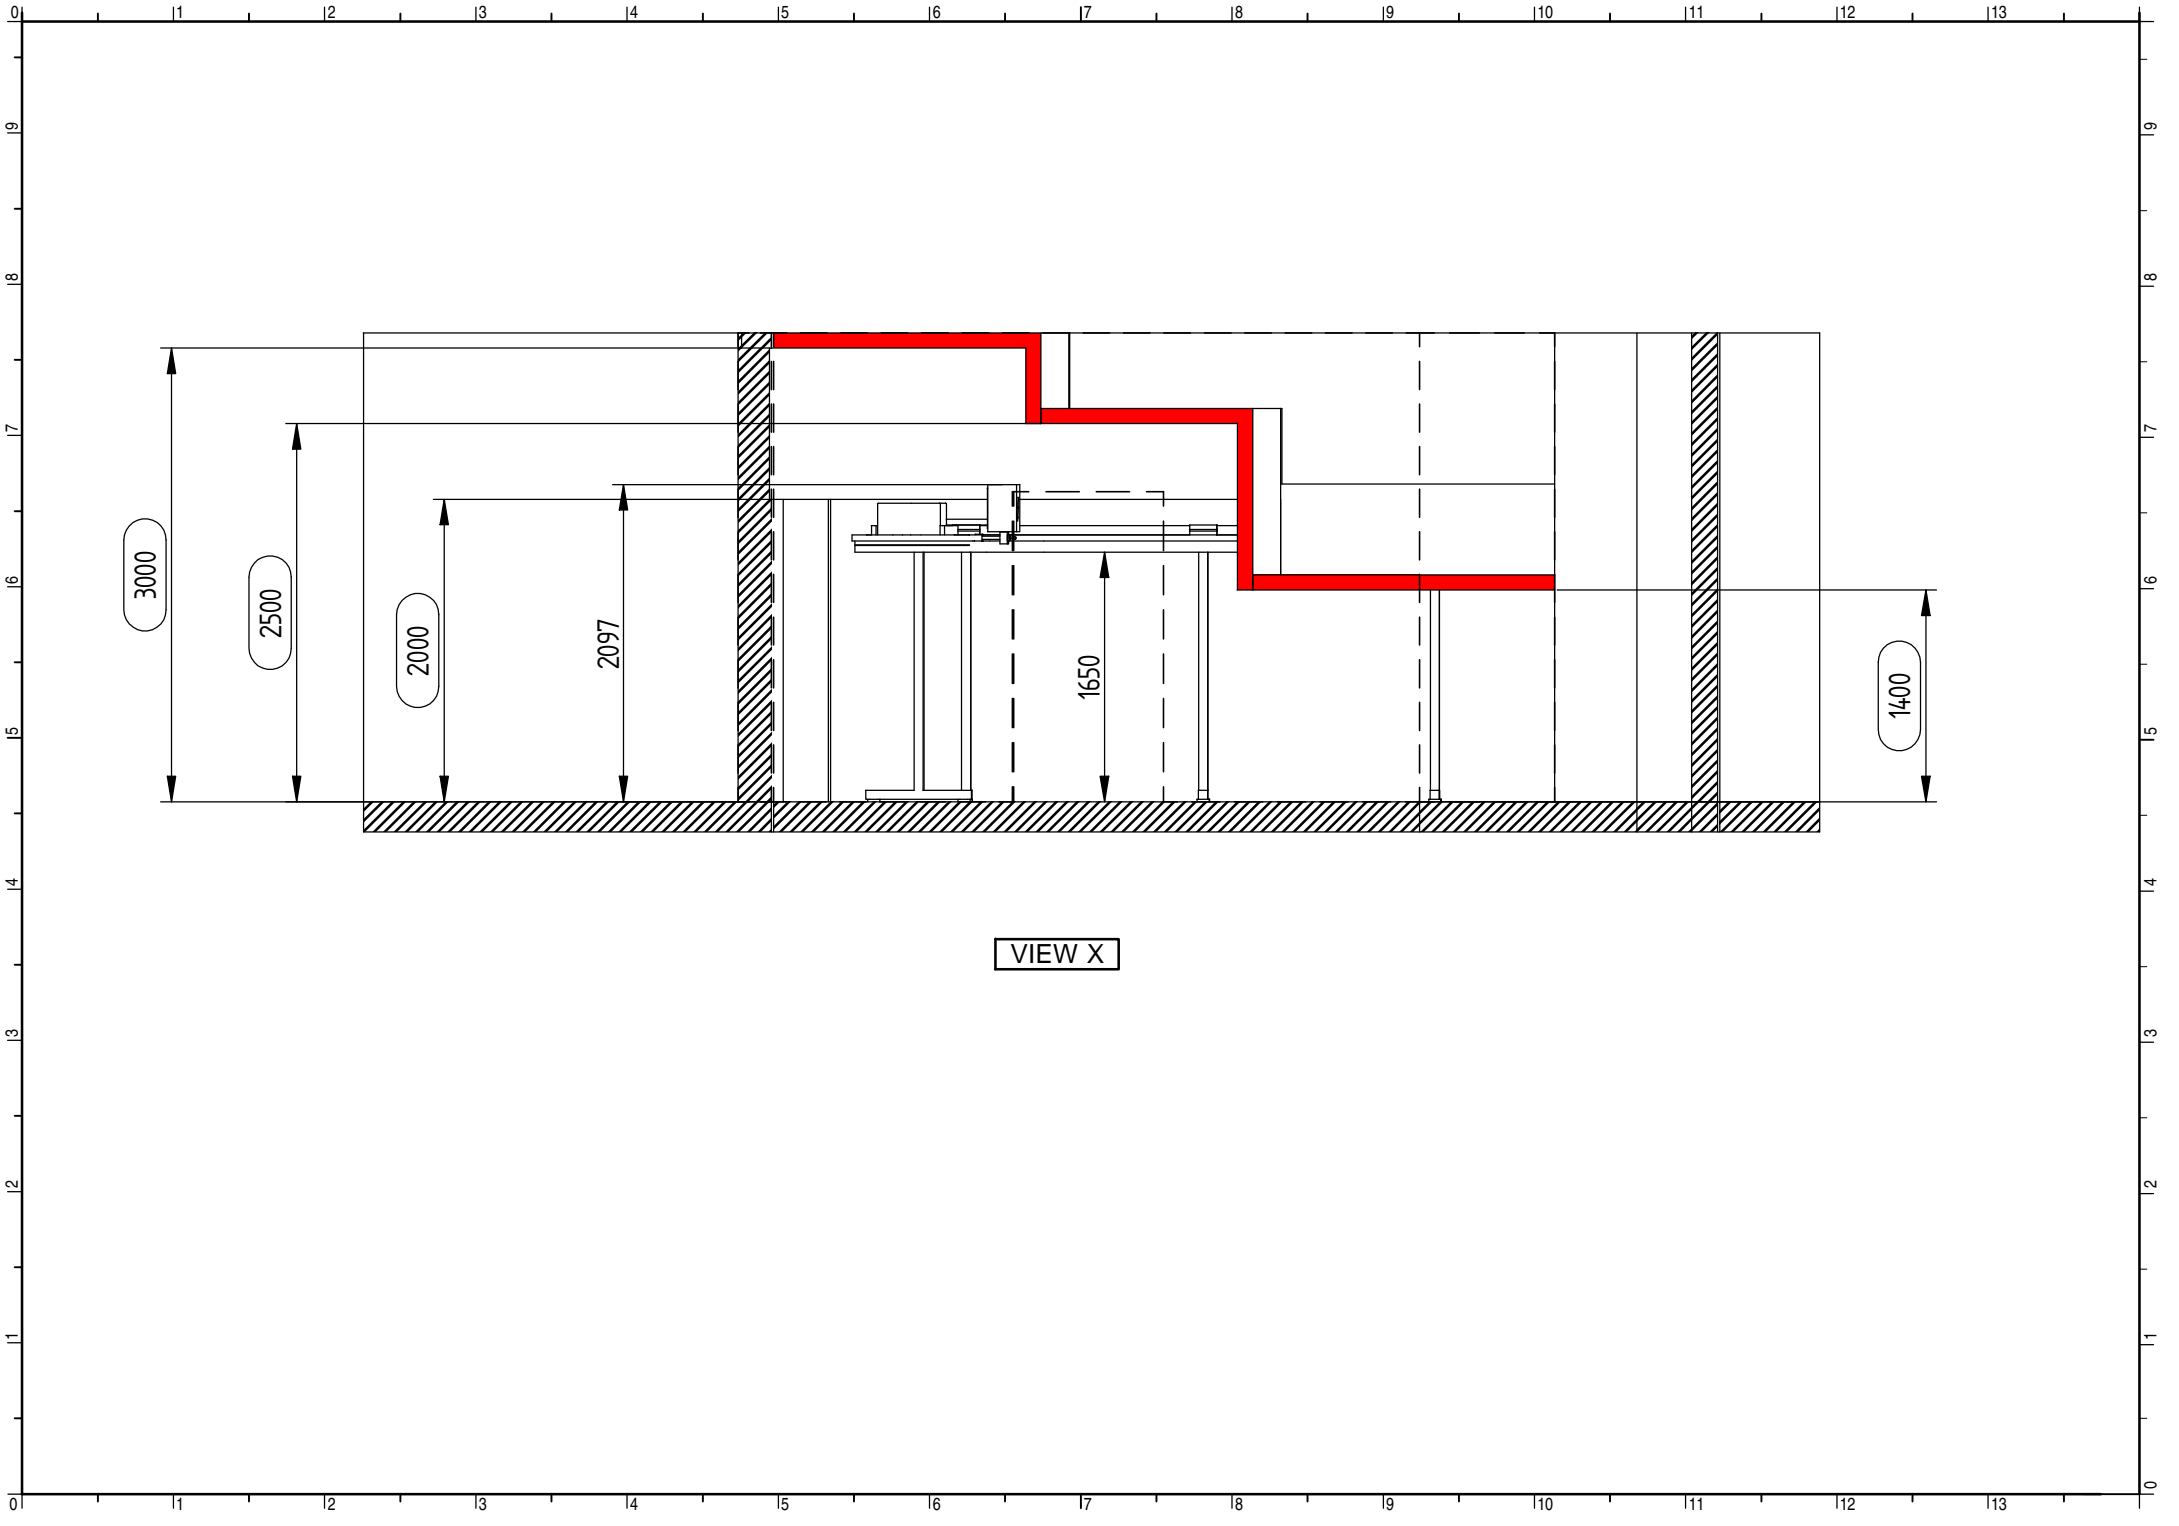

↑
 VIEW X

CAPACITY OF CONVEYOR
 APPROX. 390 SLOTS (33 mm.)

VIEW X

1480
2010

2140

3110

1860
2000

+ 3000 mm

+ 2500 mm

+ 1400 mm

+ 2000 mm

PLEASE CHECK AND CONFIRM THESE PLANIMETRIC DIMENSIONS

1800

1000