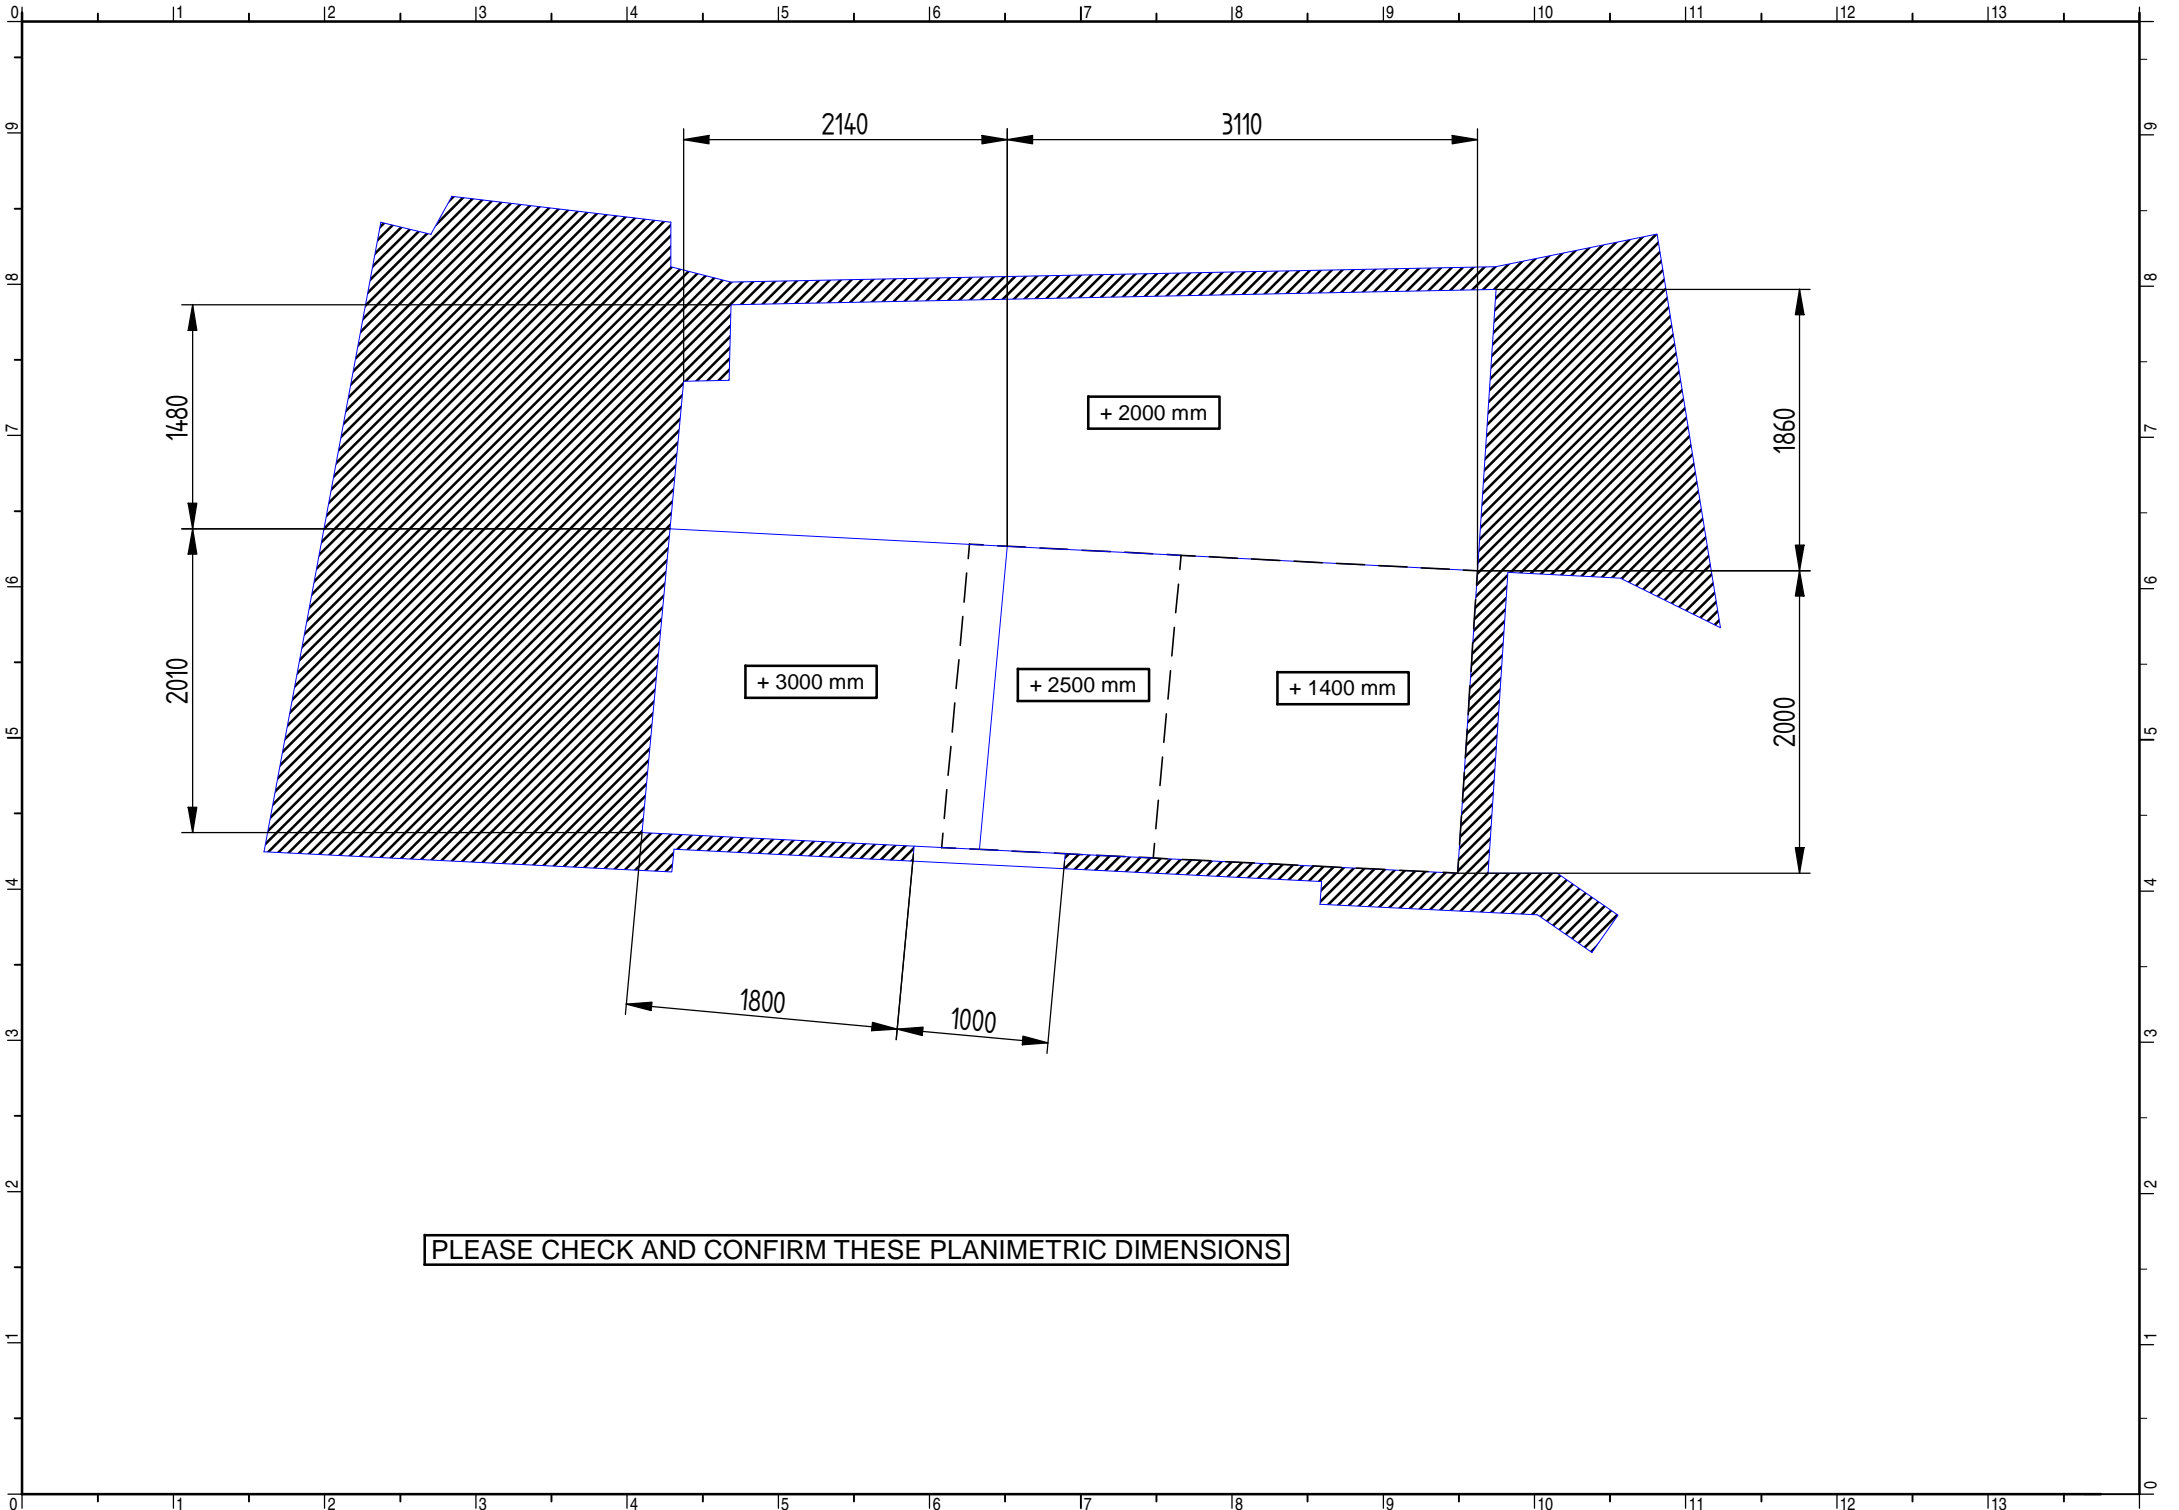

↑
 VIEW X

CAPACITY OF CONVEYOR
 APPROX. 390 SLOTS (33 mm.)

VIEW X

1480
2010

2140

3110

1860
2000

+ 3000 mm

+ 2500 mm

+ 1400 mm

+ 2000 mm

PLEASE CHECK AND CONFIRM THESE PLANIMETRIC DIMENSIONS

1800

1000