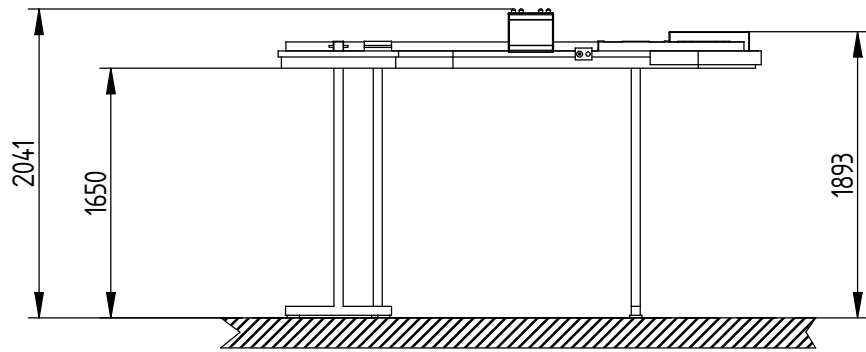

CAPACITY OF CONVEYOR 1 APPROX. 480 SLOTS
(33 mm.)
FOR STORING APPROX. 320 BULKY GARMENTS

CAPACITY OF CONVEYOR 1 APPROX. 300 SLOTS
(33 mm.)
FOR STORING APPROX. 200 BULKY GARMENTS

CONVEYOR 1

CONVEYOR 2

PLEASE CHECK AND CONFIRM THESE PLANIMETRIC DIMENSIONS