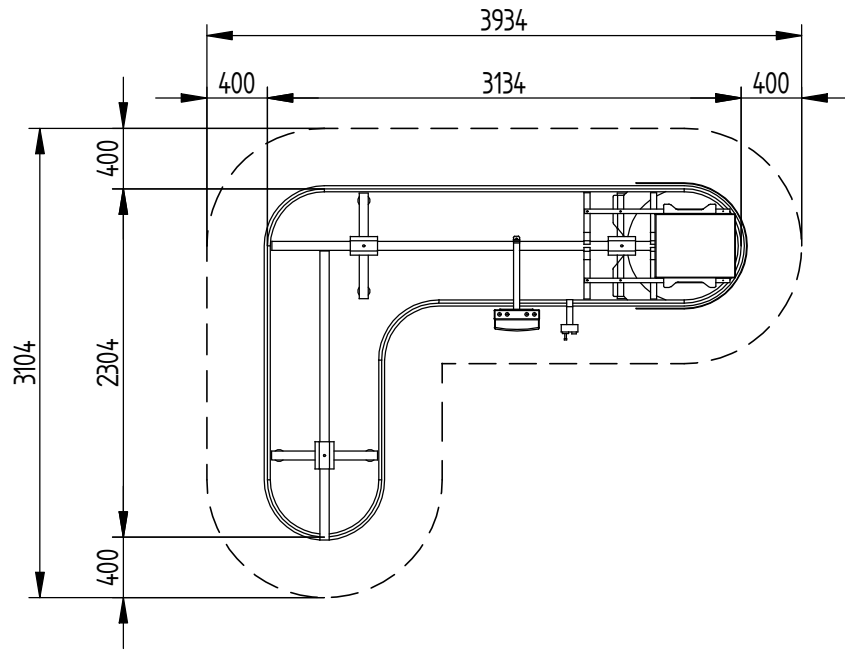

CAPACITY OF CONVEYOR 1 APPROX. 480 SLOTS
(33 mm.)
FOR STORING APPROX. 320 BULKY GARMENTS

CAPACITY OF CONVEYOR 1 APPROX. 300 SLOTS
(33 mm.)
FOR STORING APPROX. 200 BULKY GARMENTS

CONVEYOR 1

CONVEYOR 2

PLEASE CHECK AND CONFIRM THESE PLANIMETRIC DIMENSIONS