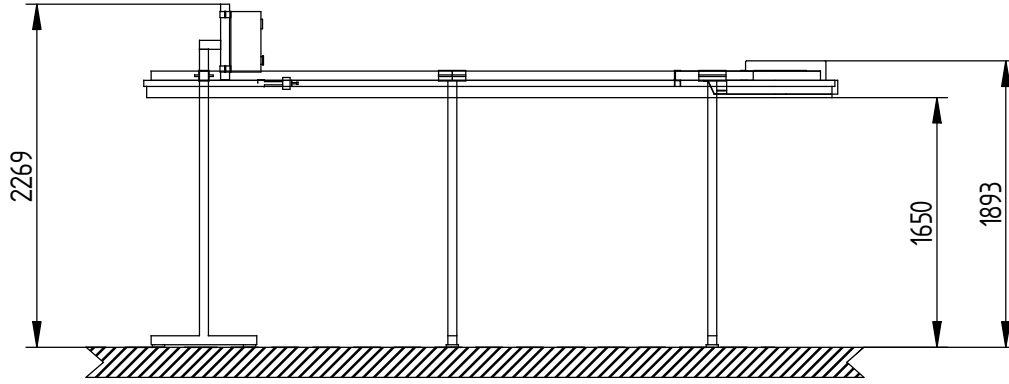

CAPACITY OF CONVEYOR 1 APPROX. 480 SLOTS
(33 mm.)
FOR STORING APPROX. 320 BULKY GARMENTS

CAPACITY OF CONVEYOR 1 APPROX. 300 SLOTS
(33 mm.)
FOR STORING APPROX. 200 BULKY GARMENTS

CONVEYOR 1

CONVEYOR 2

PLEASE CHECK AND CONFIRM THESE PLANIMETRIC DIMENSIONS