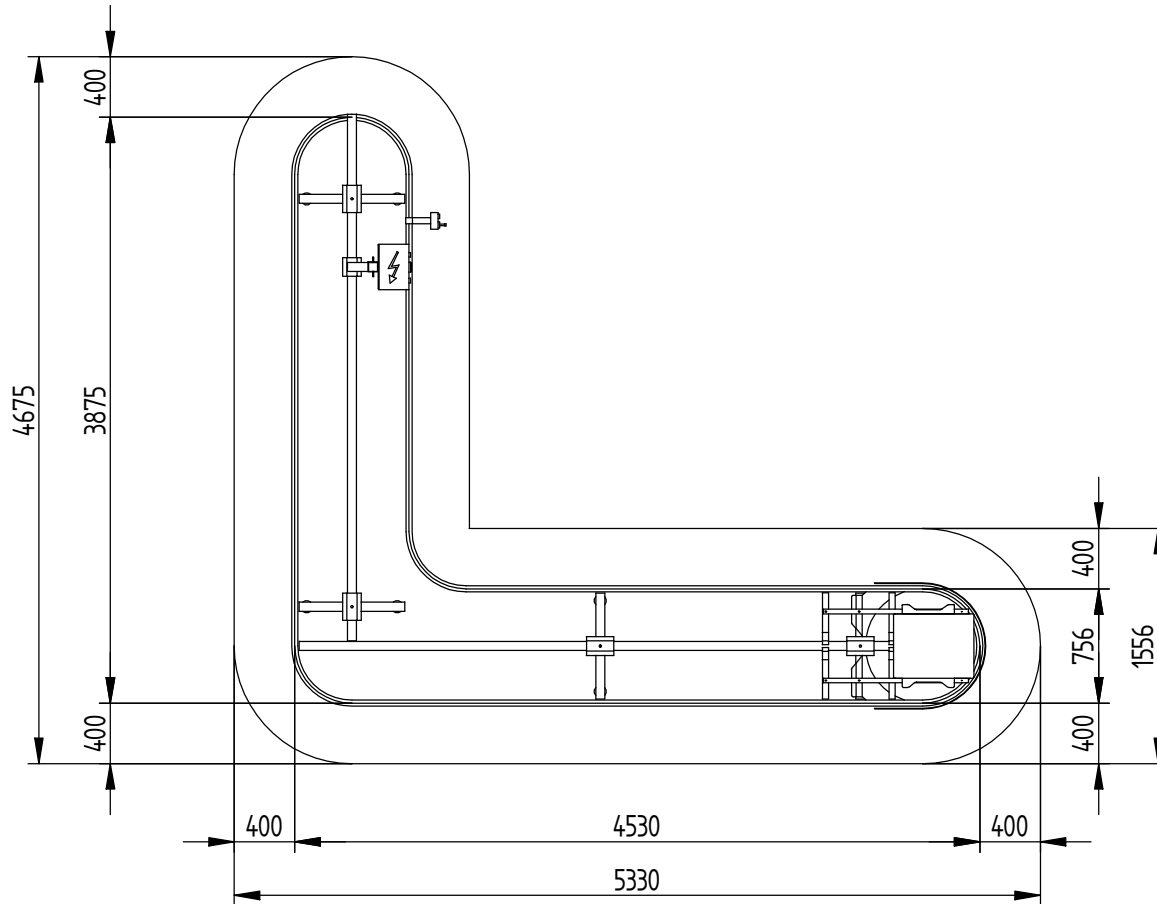

CAPACITY OF CONVEYOR 1 APPROX. 480 SLOTS
(33 mm.)
FOR STORING APPROX. 320 BULKY GARMENTS

CAPACITY OF CONVEYOR 1 APPROX. 300 SLOTS
(33 mm.)
FOR STORING APPROX. 200 BULKY GARMENTS

CONVEYOR 1

CONVEYOR 2

PLEASE CHECK AND CONFIRM THESE PLANIMETRIC DIMENSIONS