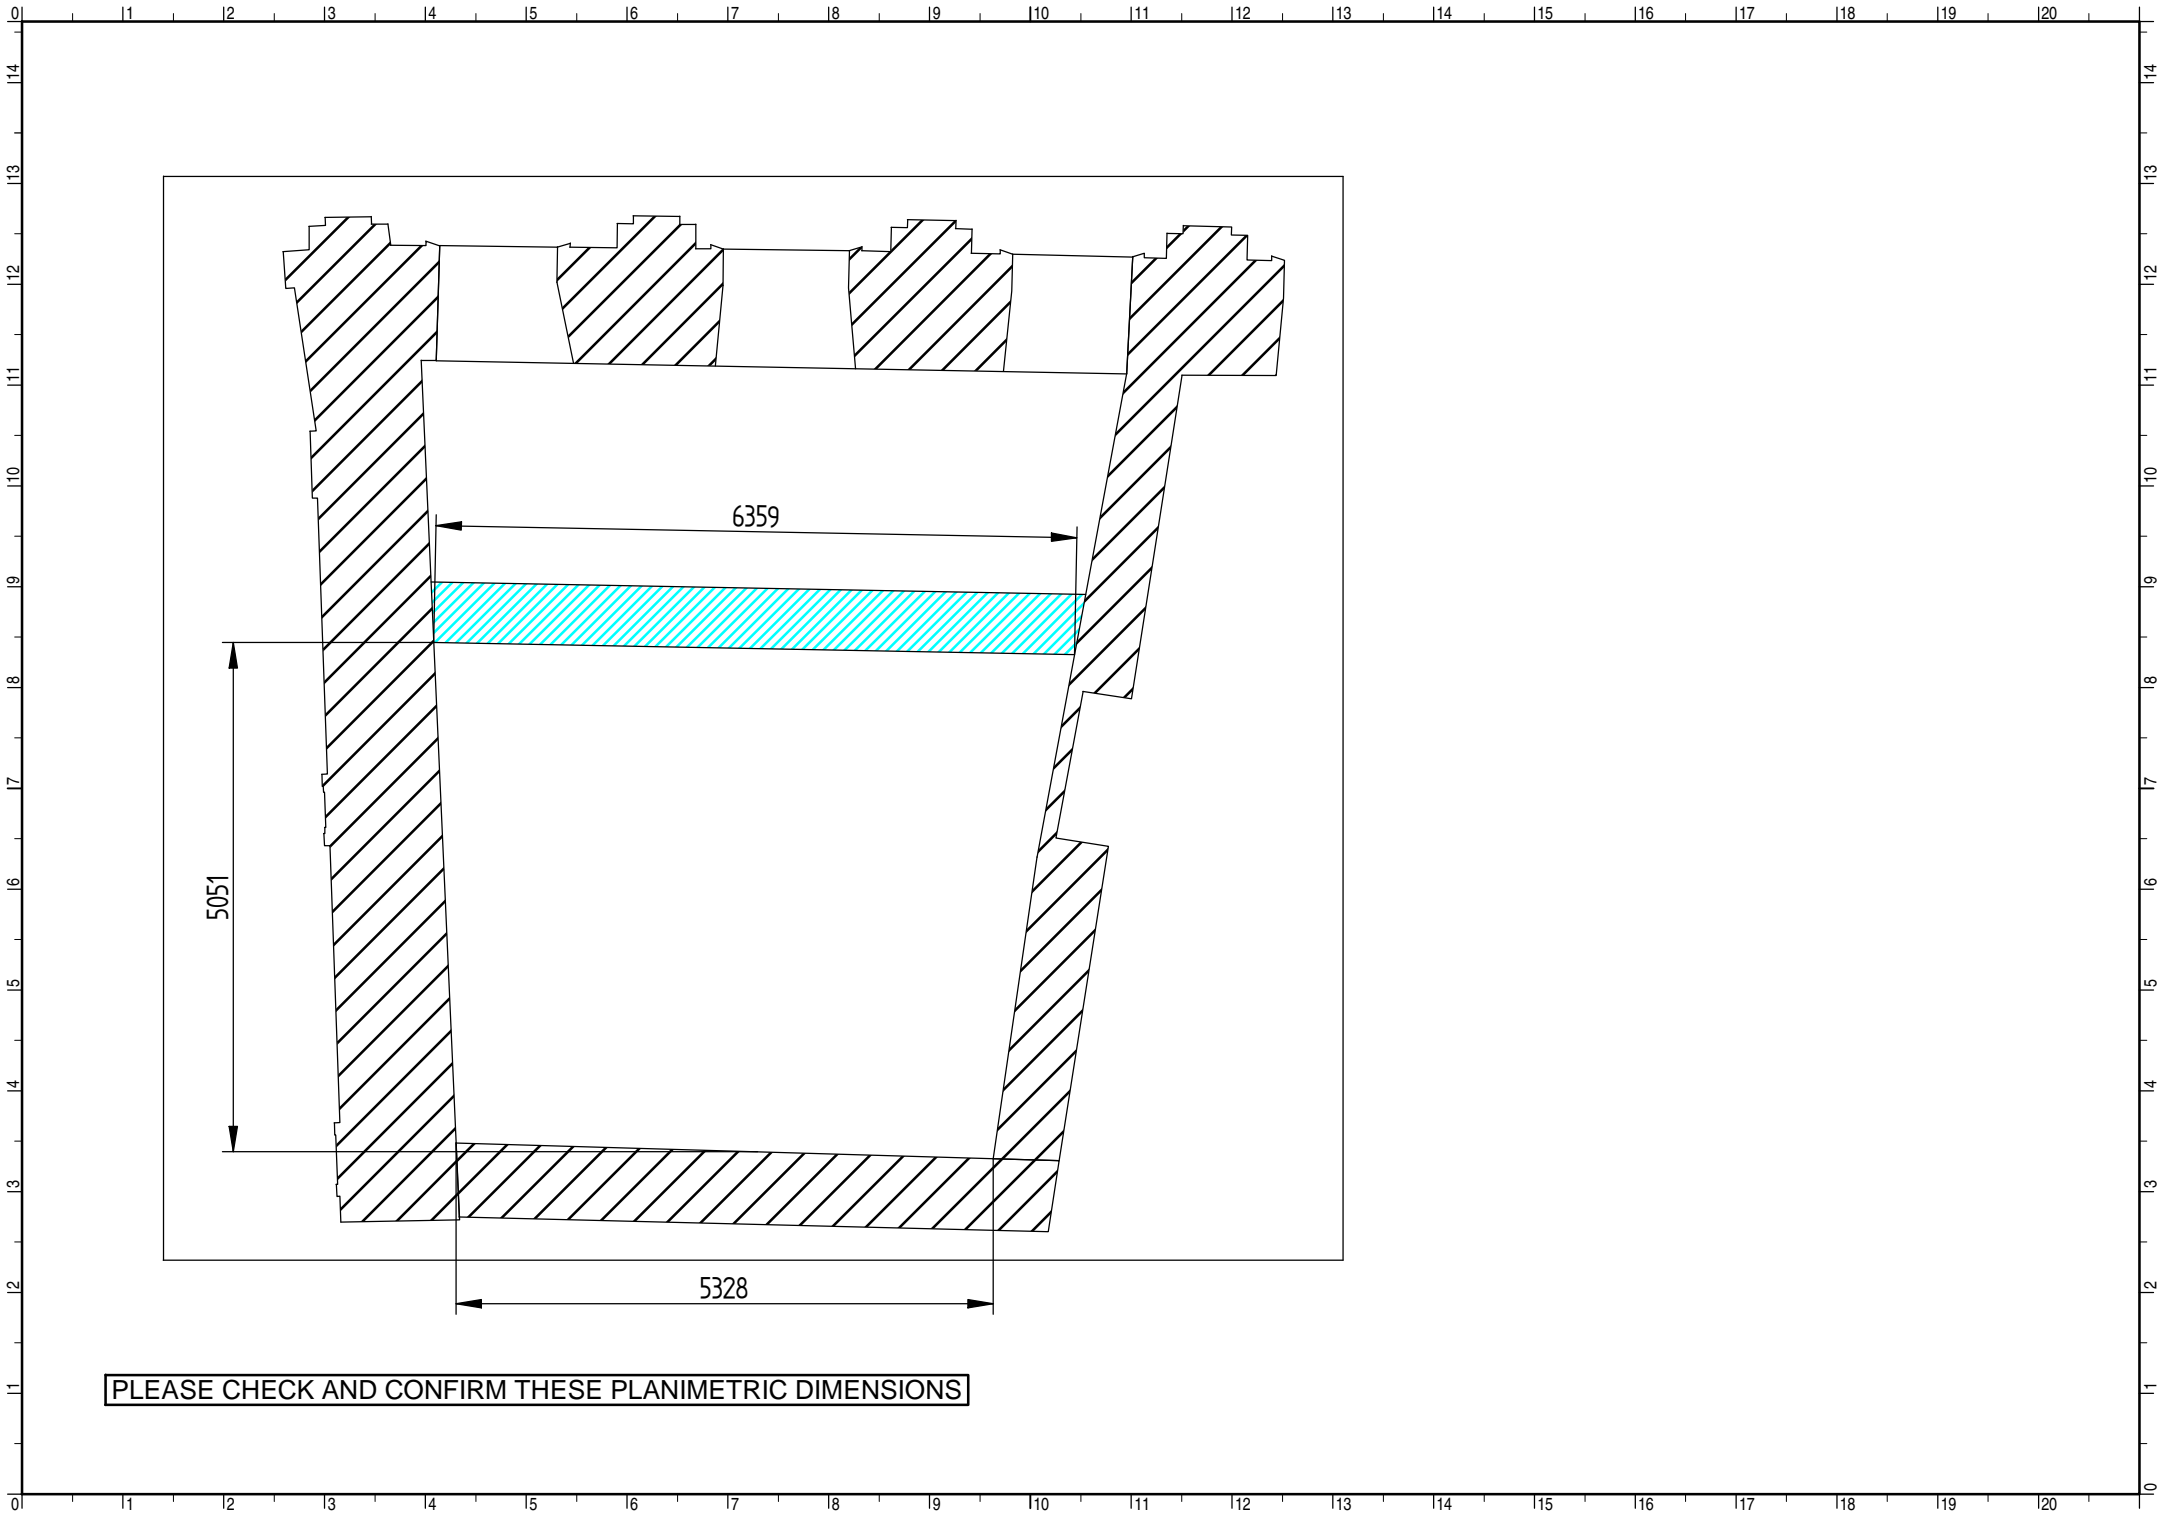

CAPACITY OF CONVEYOR 1 APPROX. 480 SLOTS
(33 mm.)
FOR STORING APPROX. 320 BULKY GARMENTS

CAPACITY OF CONVEYOR 1 APPROX. 300 SLOTS
(33 mm.)
FOR STORING APPROX. 200 BULKY GARMENTS

CONVEYOR 1

CONVEYOR 2

PLEASE CHECK AND CONFIRM THESE PLANIMETRIC DIMENSIONS