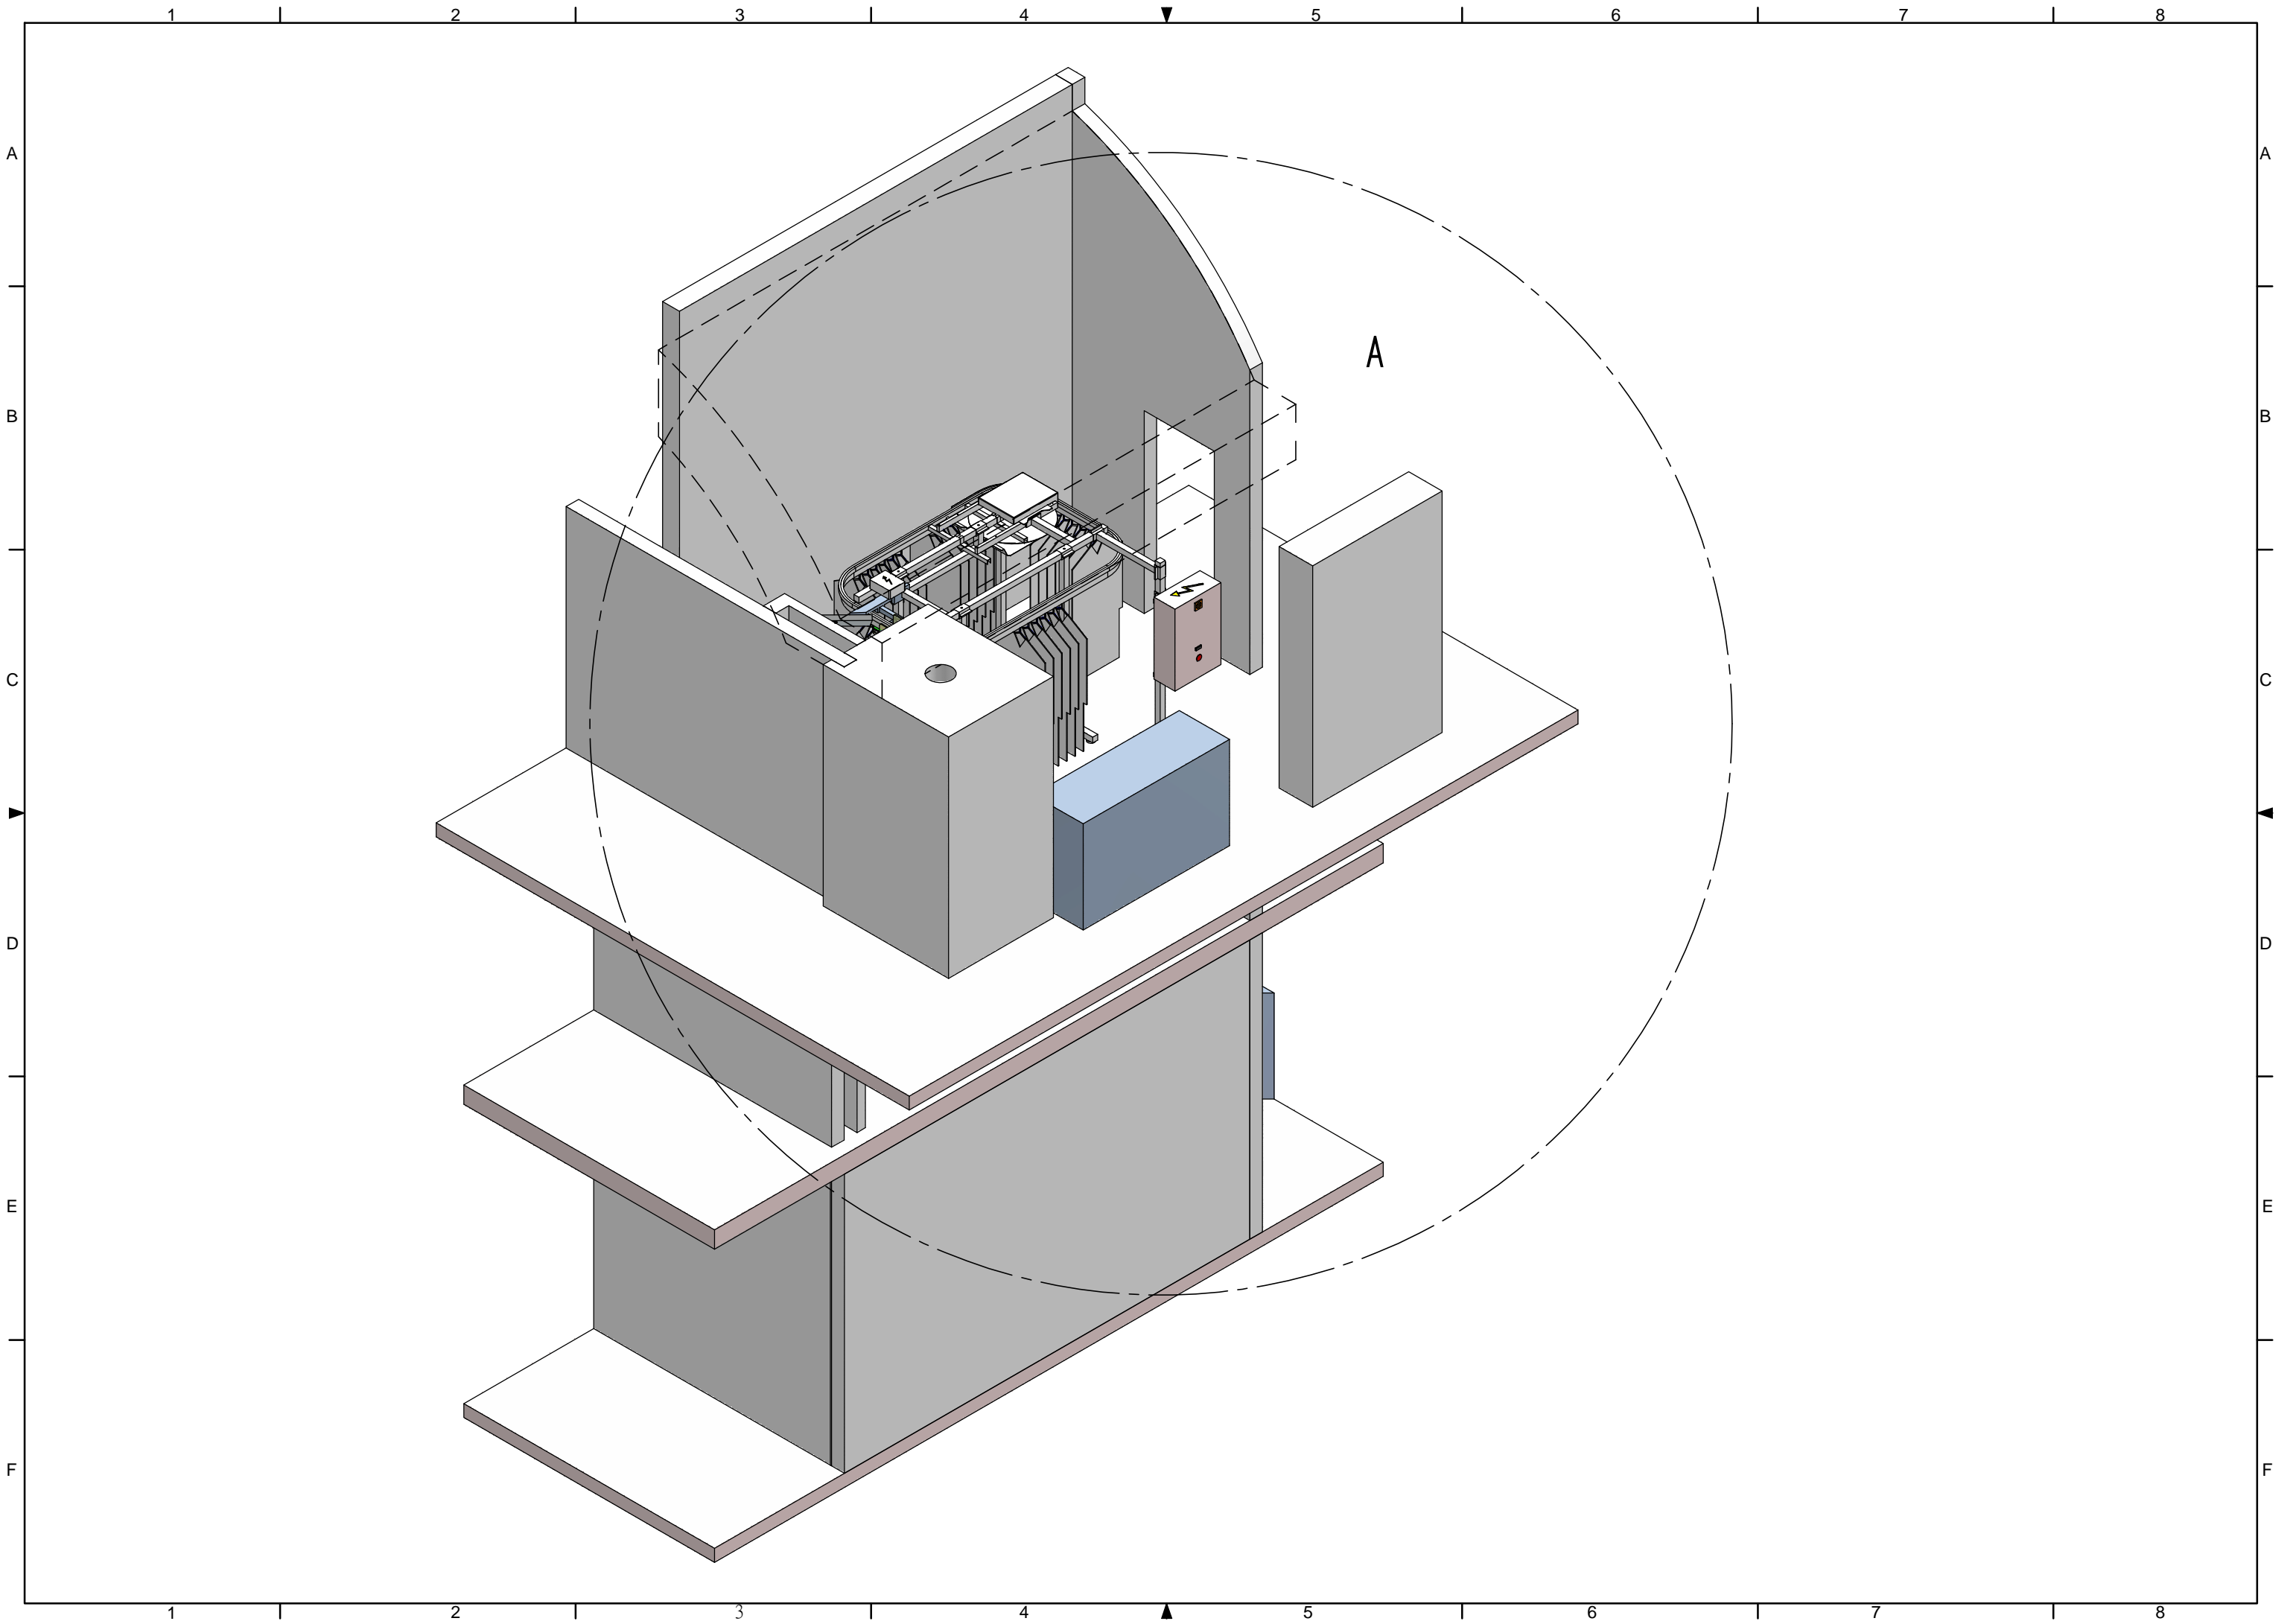

FLOOR 0

FLOOR - 1

LIFT

SLICK RAIL

CAPACITY OF CONVEYOR  
 APPROX. 210 SLOTS (33 mm.)  
 FOR STORING APPROX. 140 BULKY GARMENTS

View A-A

1650

1952

2550

5850

3300

LIFT

SLICK RAIL

DETAIL B

LIFT

SLICK RAIL