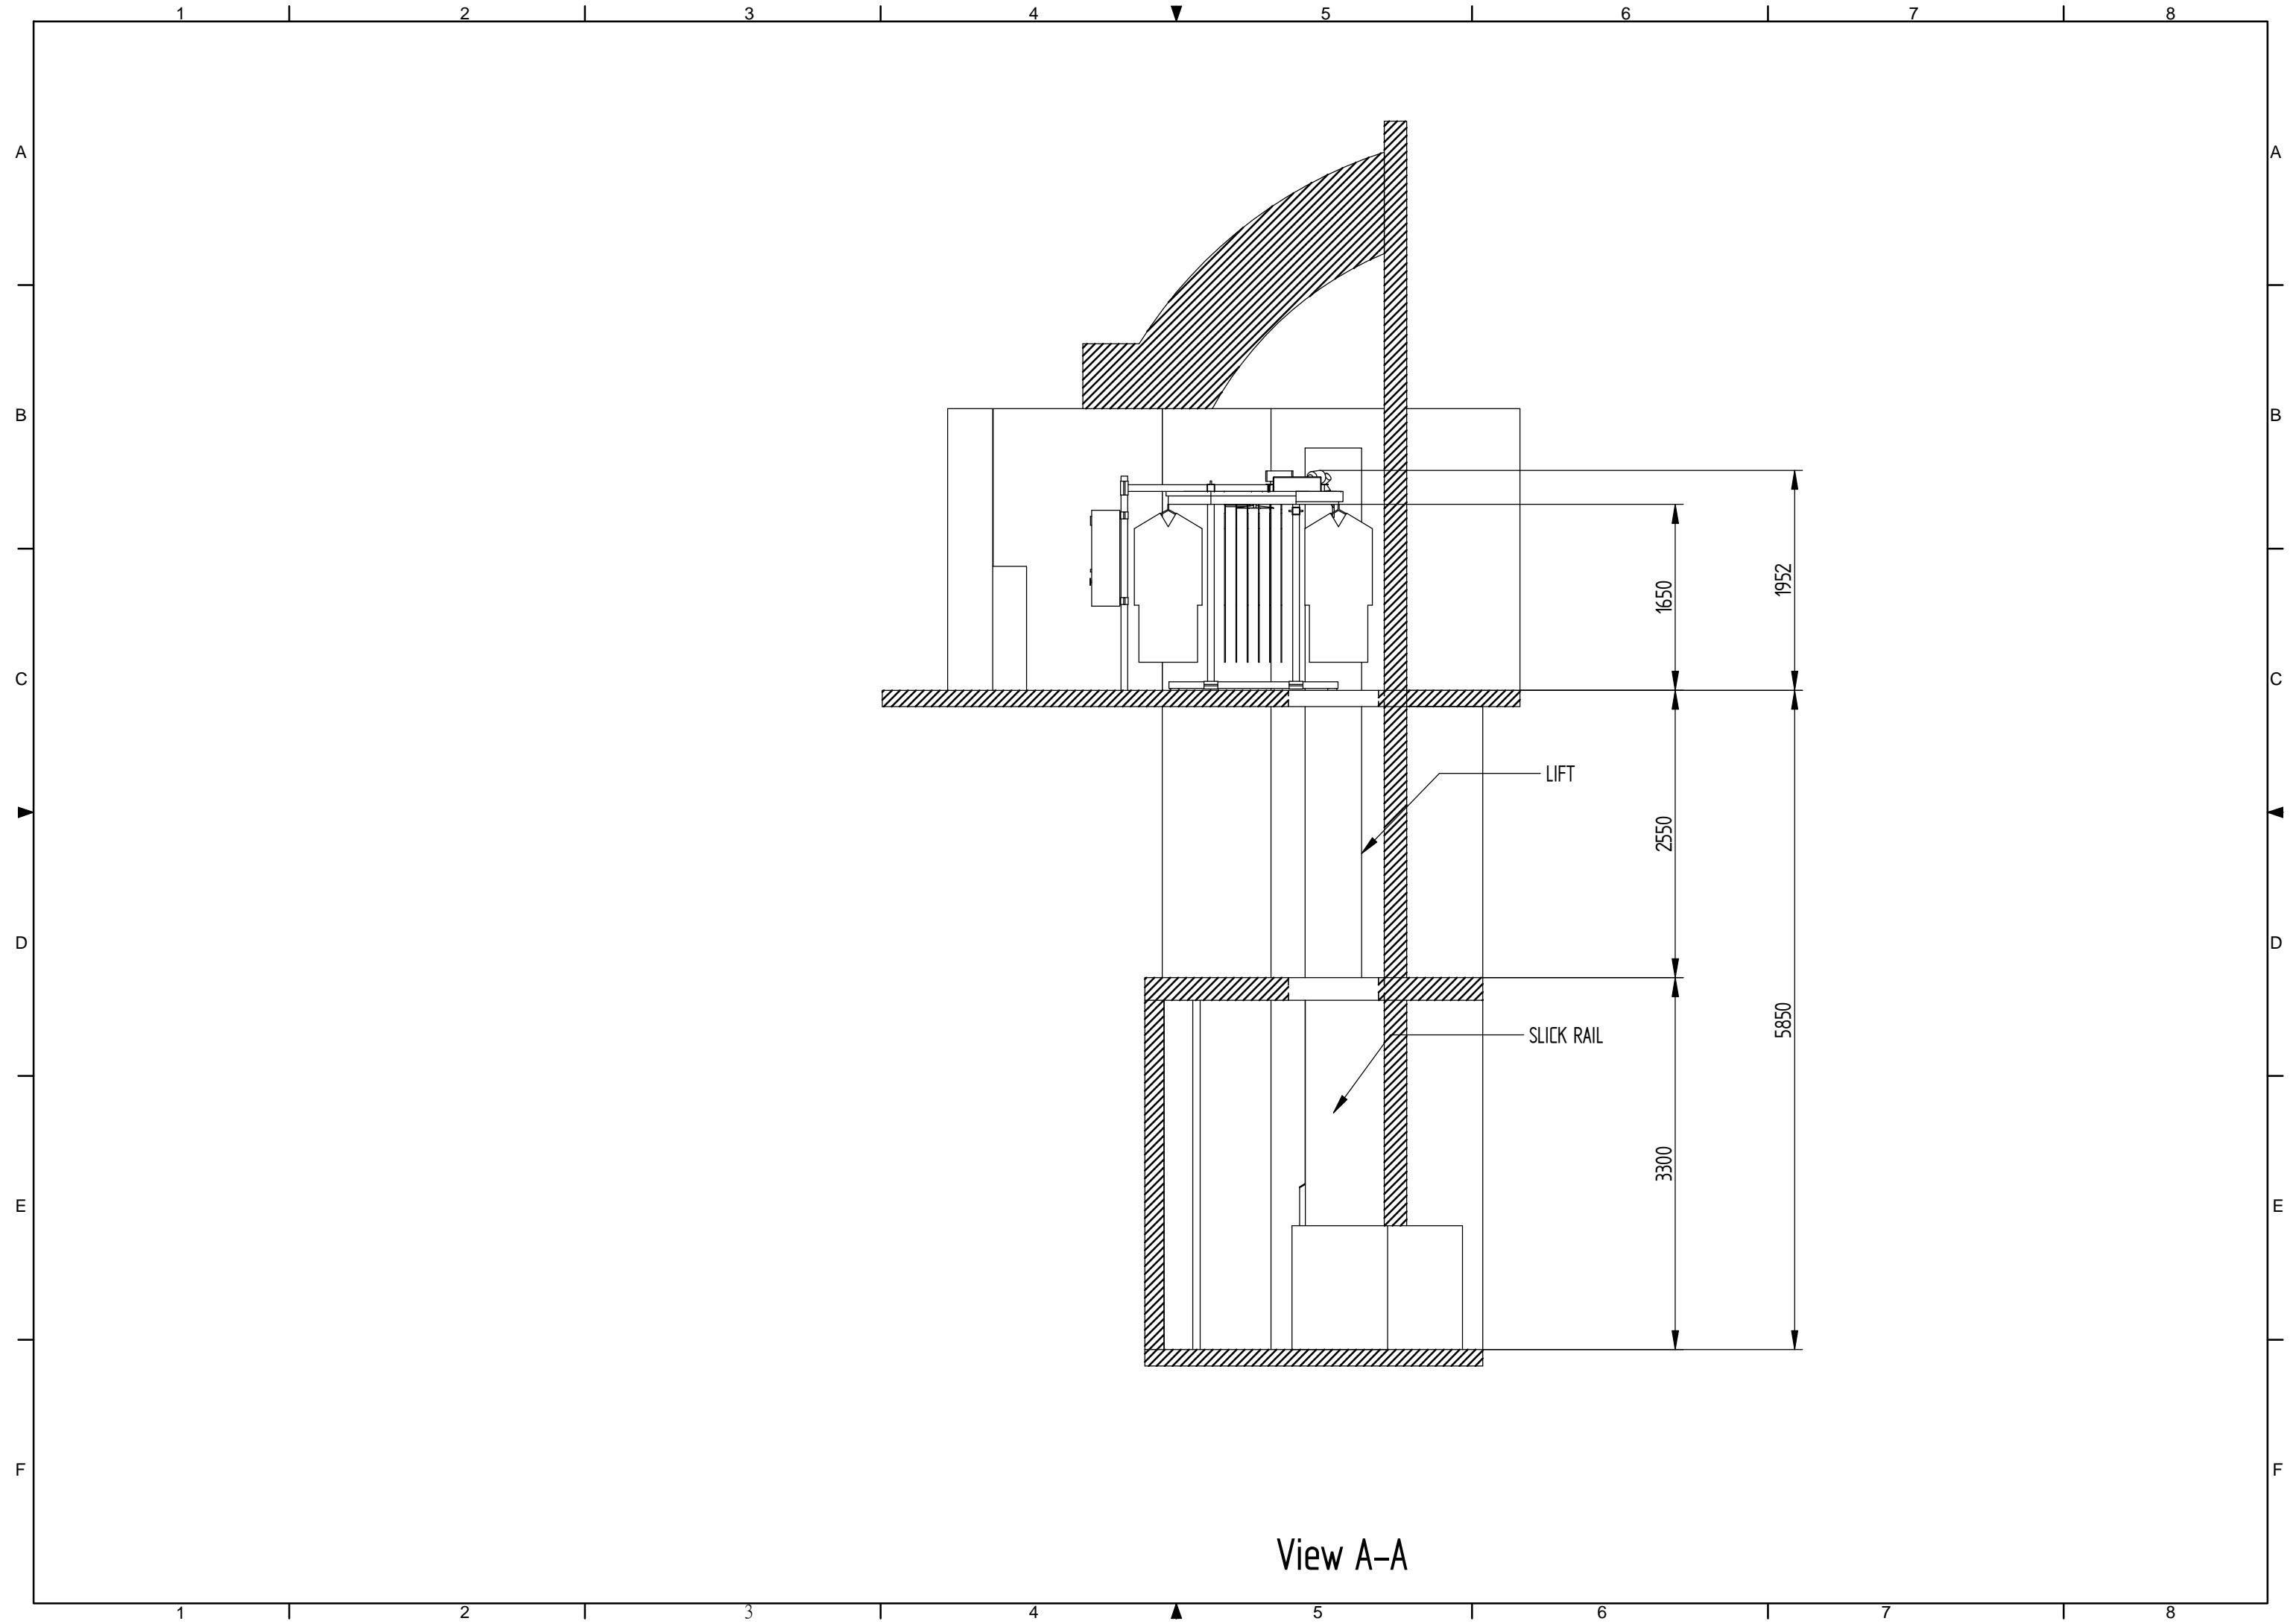

FLOOR 0

FLOOR - 1

LIFT

SLICK RAIL

CAPACITY OF CONVEYOR  
 APPROX. 210 SLOTS (33 mm.)  
 FOR STORING APPROX. 140 BULKY GARMENTS

View A-A

1650

1952

2550

5850

3300

LIFT

SLICK RAIL

DETAIL B

LIFT

SLICK RAIL