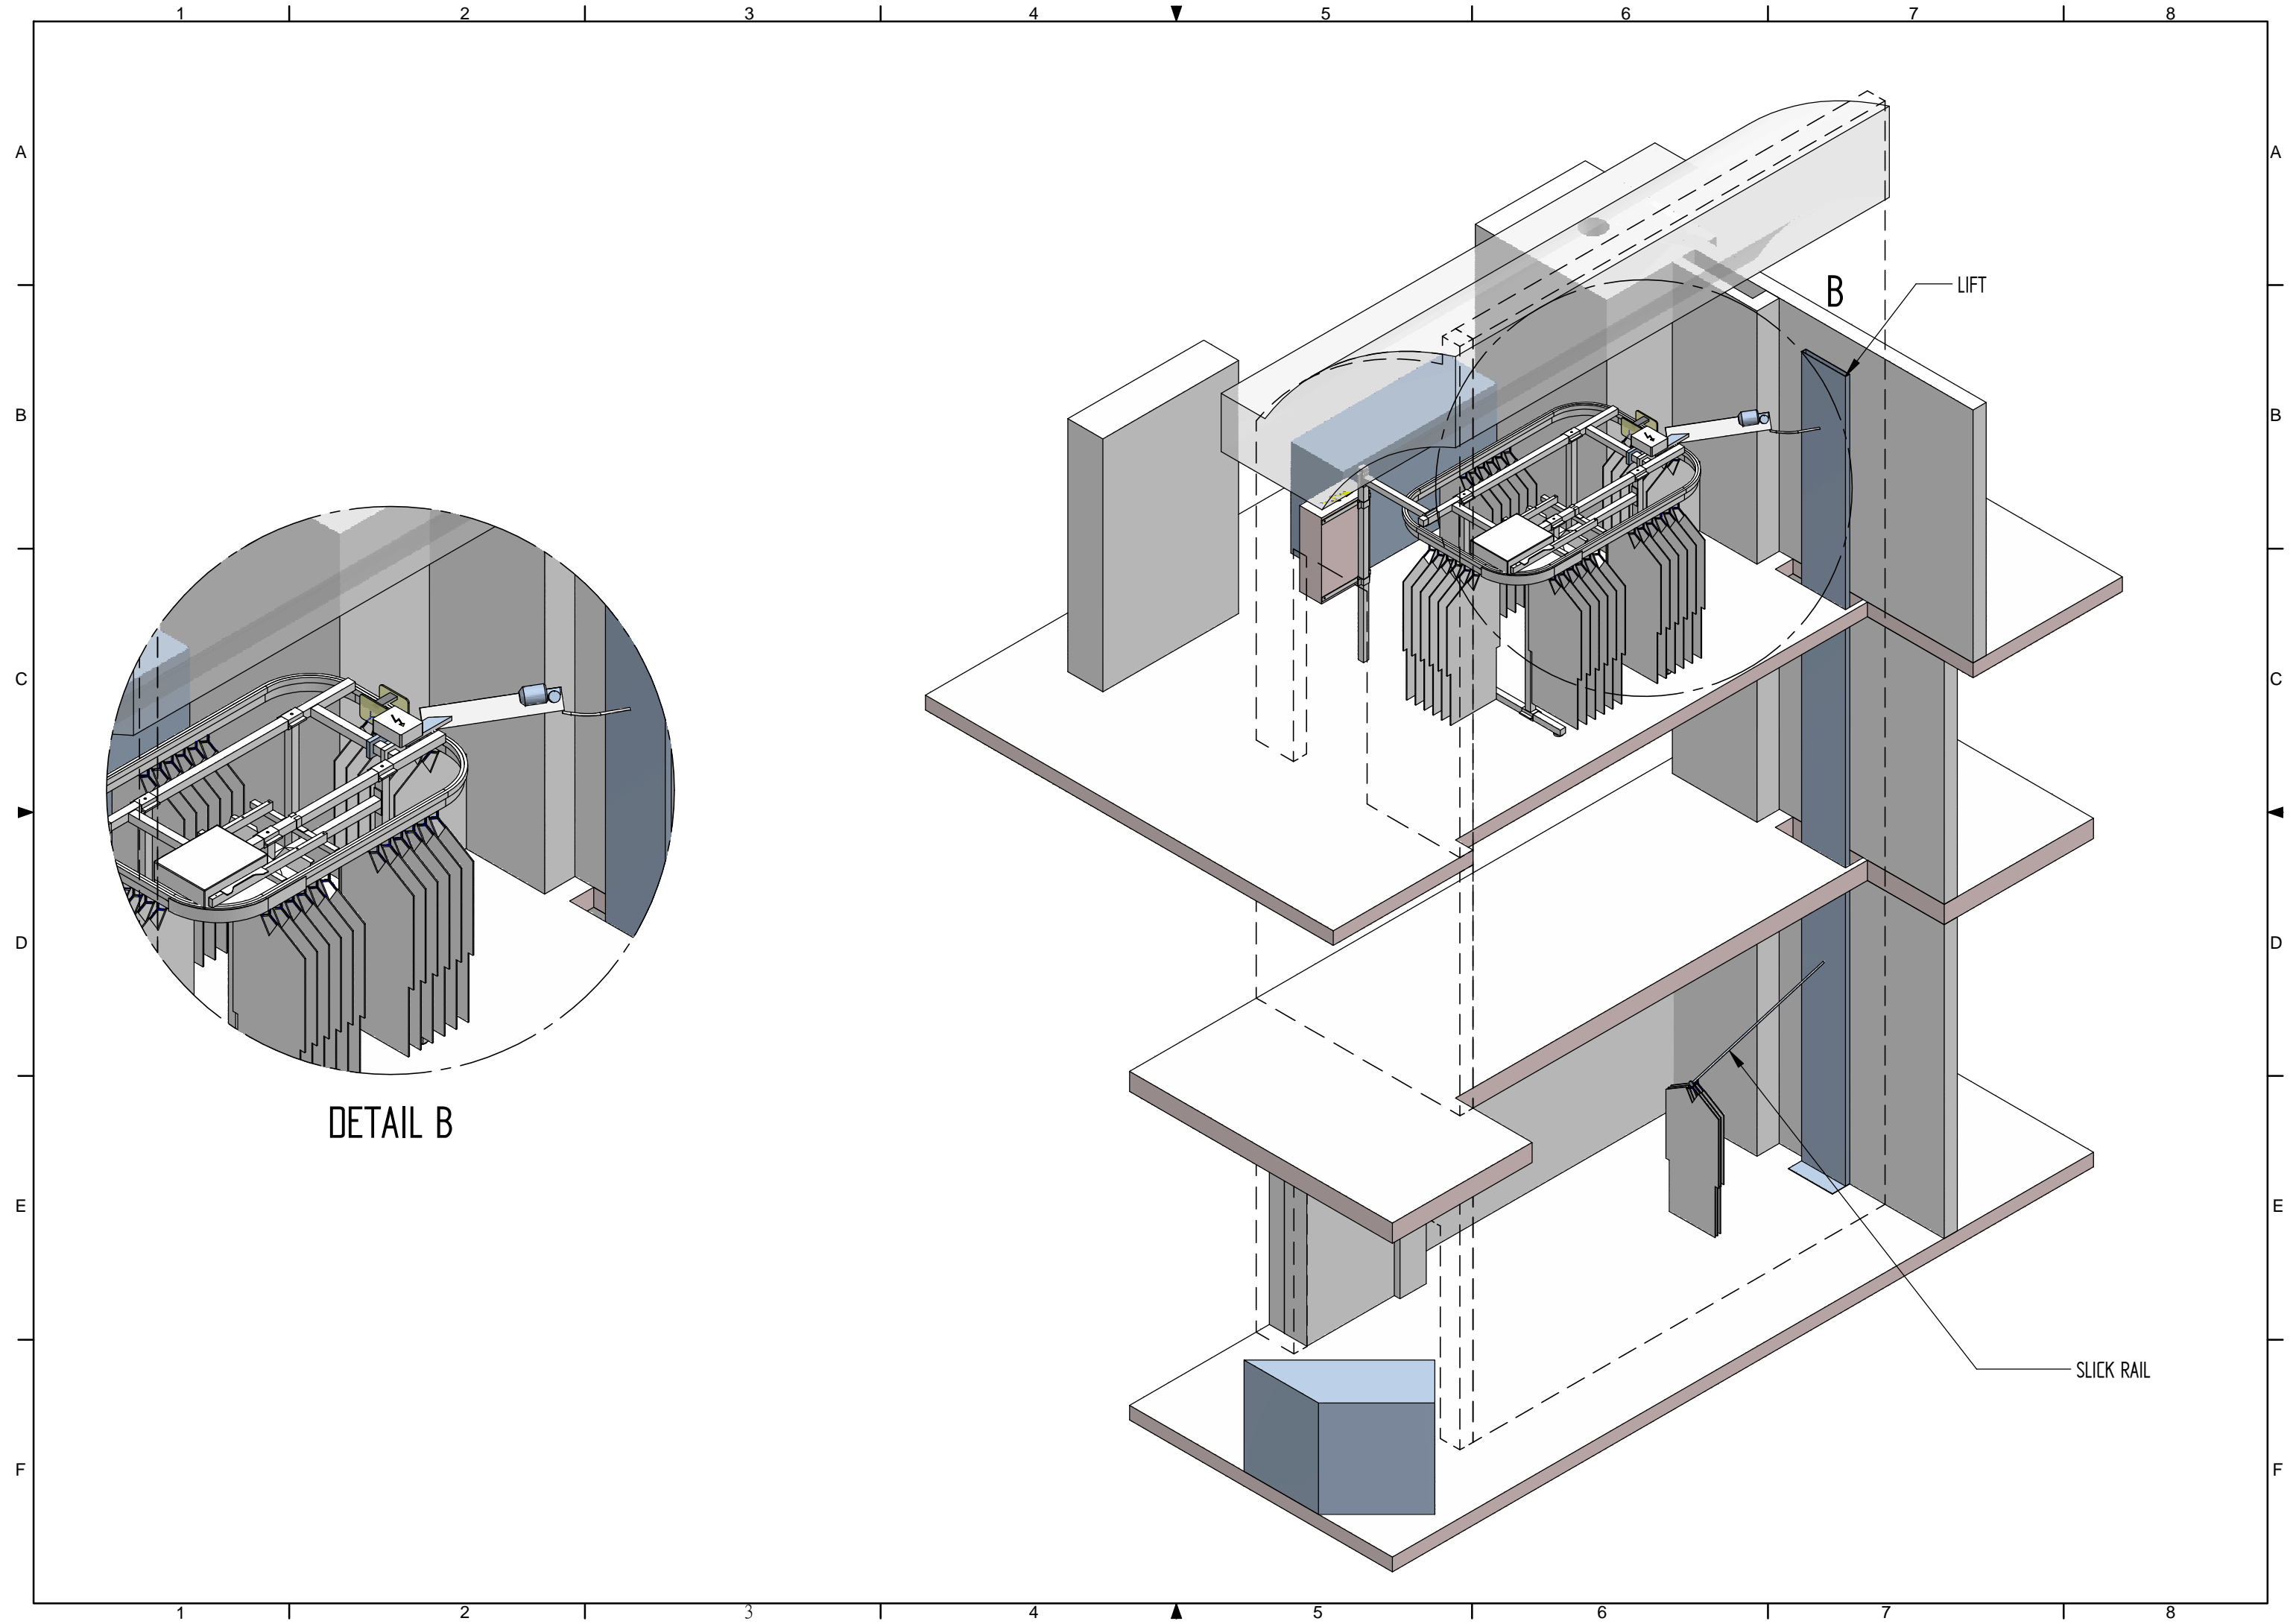

FLOOR 0

FLOOR - 1

LIFT

SLICK RAIL

CAPACITY OF CONVEYOR  
 APPROX. 210 SLOTS (33 mm.)  
 FOR STORING APPROX. 140 BULKY GARMENTS

View A-A

1650

1952

2550

5850

3300

LIFT

SLICK RAIL

DETAIL B

LIFT

SLICK RAIL