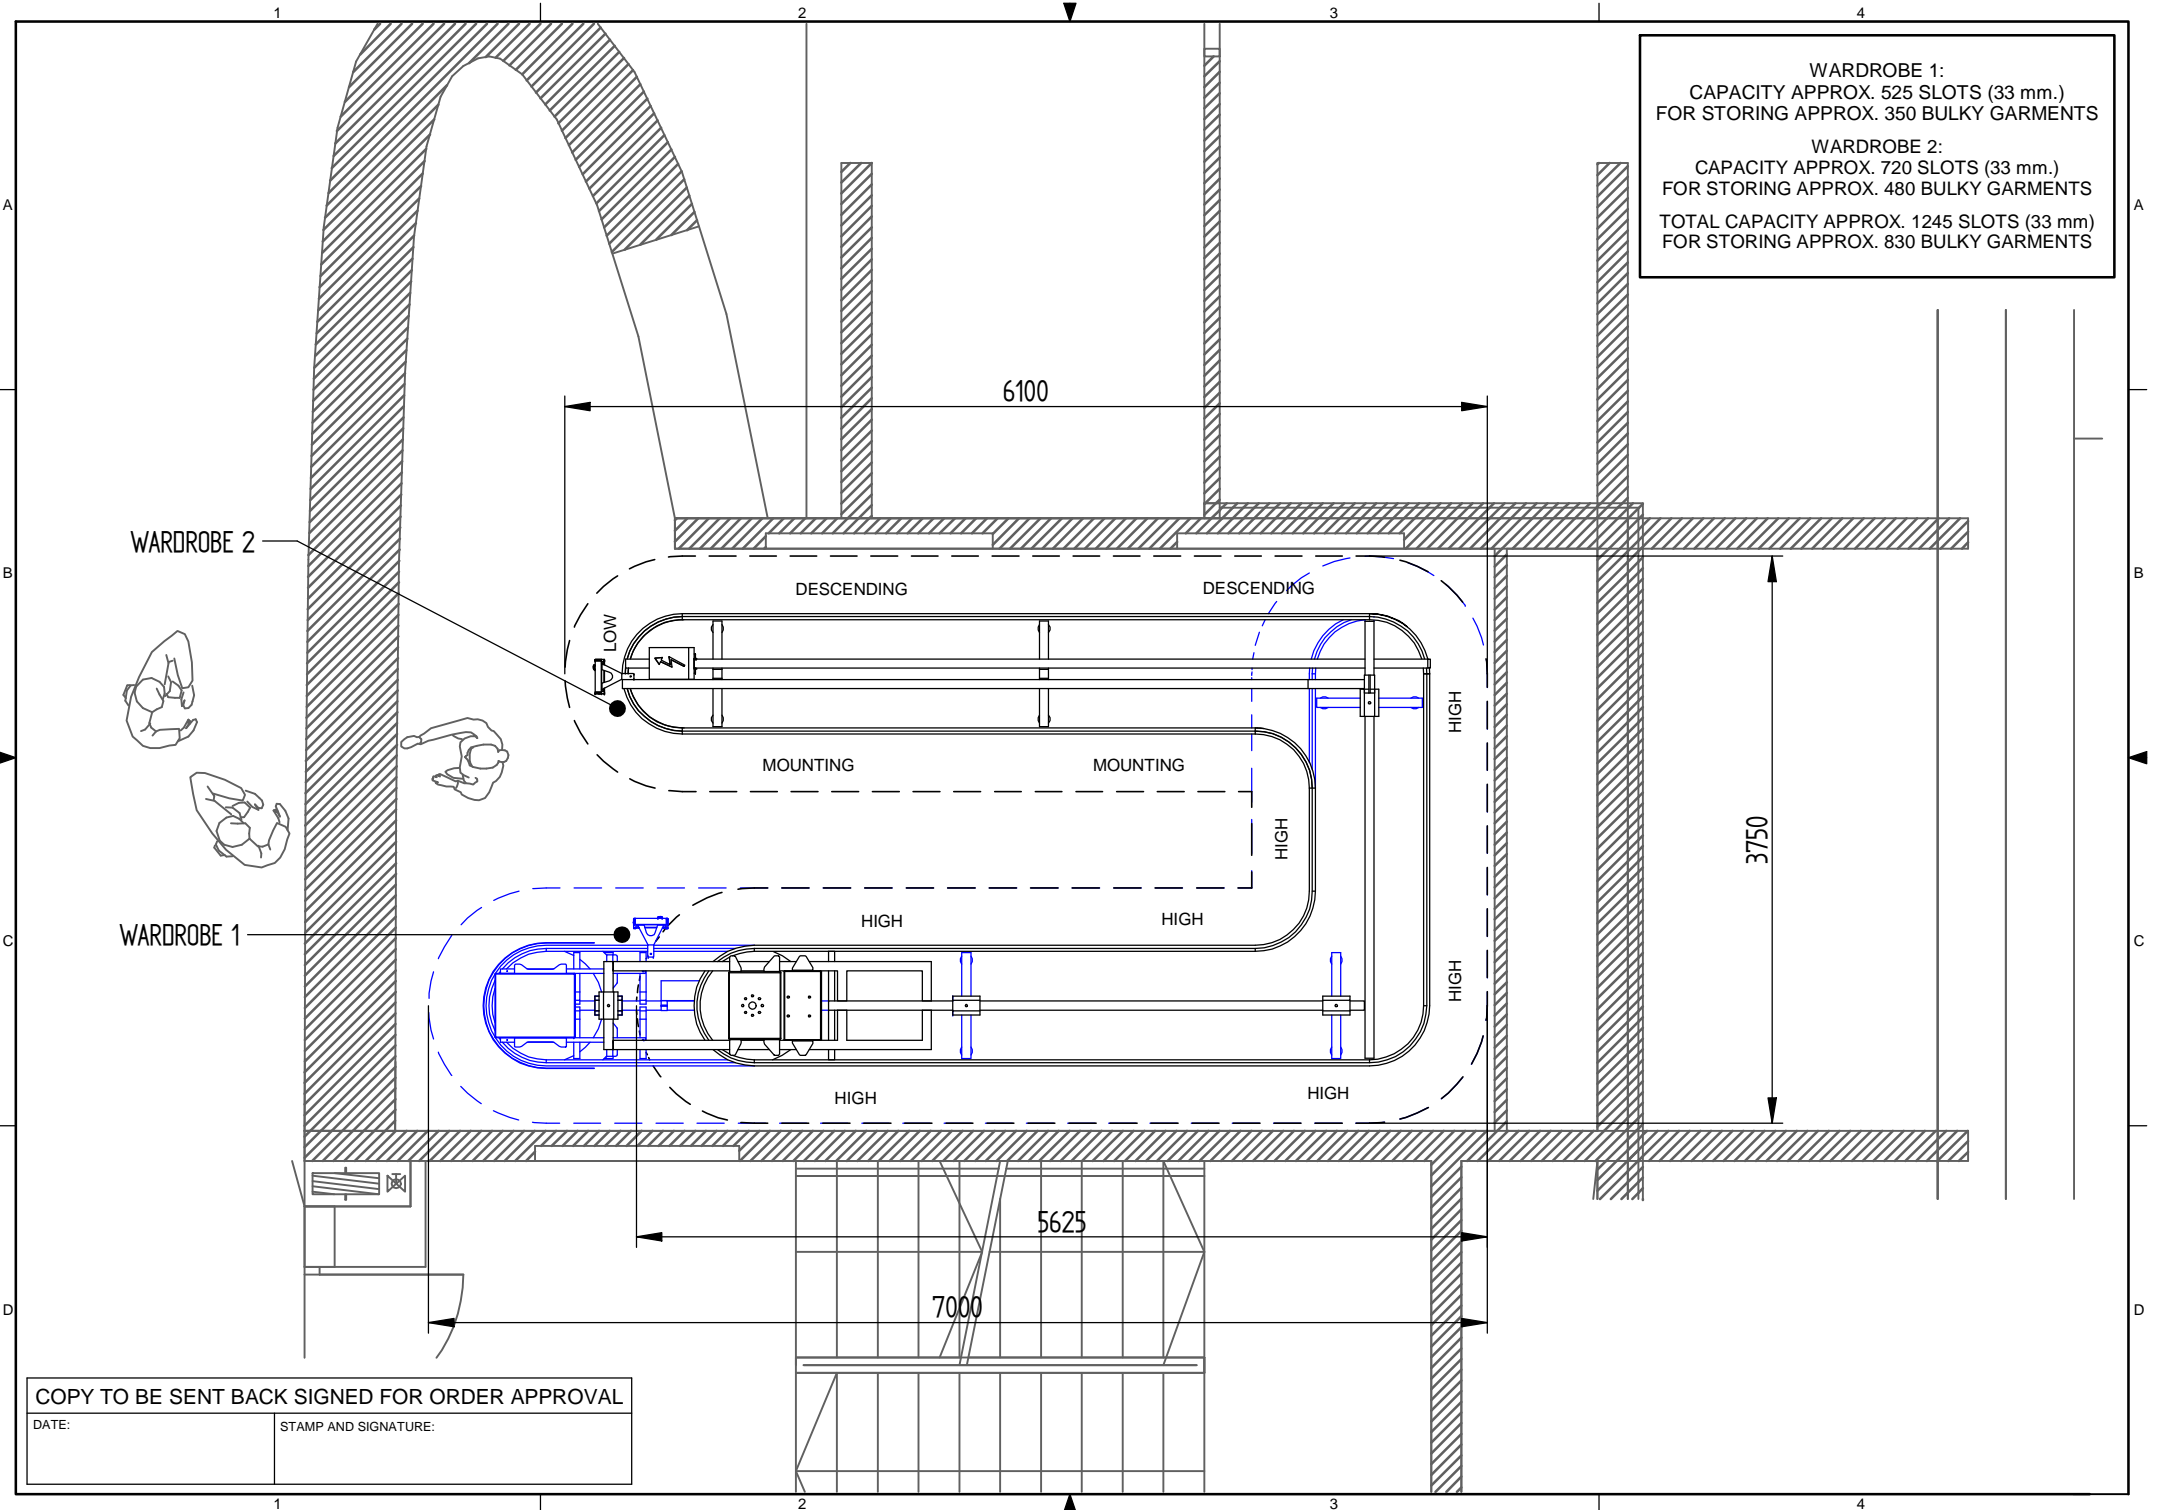

WARDROBE 1:
 CAPACITY APPROX. 525 SLOTS (33 mm.)
 FOR STORING APPROX. 350 BULKY GARMENTS

WARDROBE 2:
 CAPACITY APPROX. 720 SLOTS (33 mm.)
 FOR STORING APPROX. 480 BULKY GARMENTS

TOTAL CAPACITY APPROX. 1245 SLOTS (33 mm.)
 FOR STORING APPROX. 830 BULKY GARMENTS