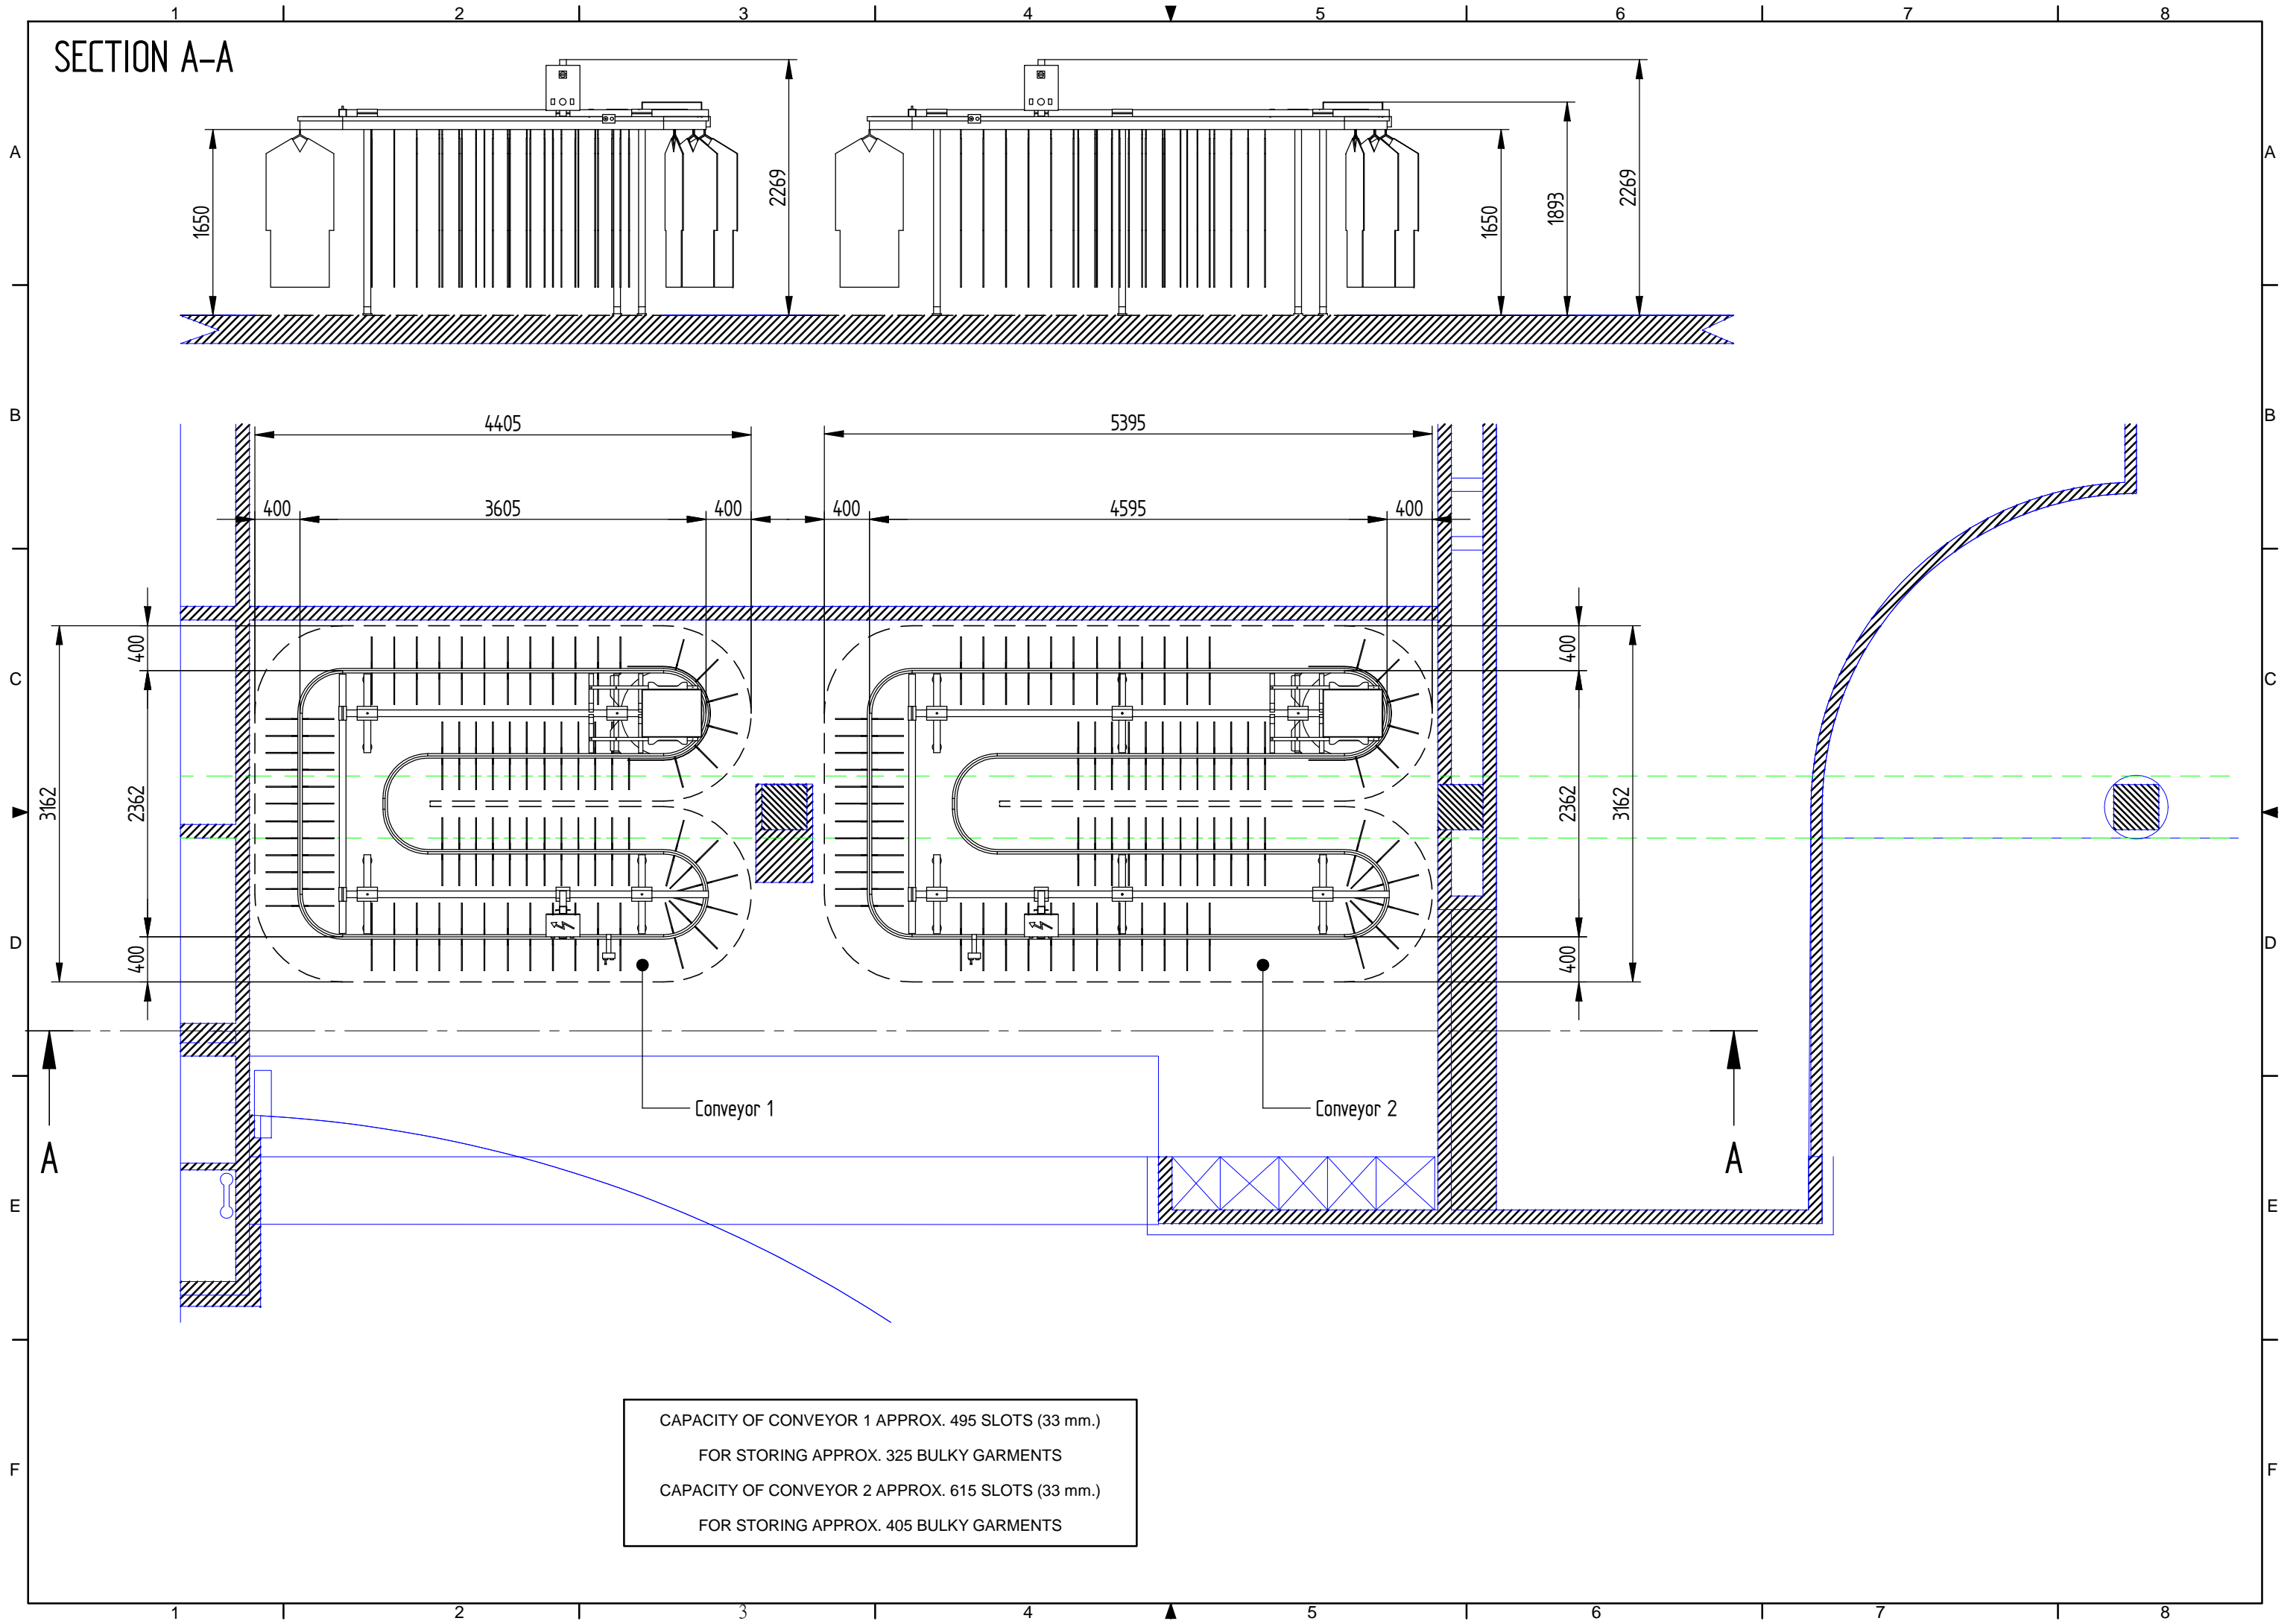

SECTION A-A

CAPACITY OF CONVEYOR 1 APPROX. 495 SLOTS (33 mm.)
 FOR STORING APPROX. 325 BULKY GARMENTS
 CAPACITY OF CONVEYOR 2 APPROX. 615 SLOTS (33 mm.)
 FOR STORING APPROX. 405 BULKY GARMENTS