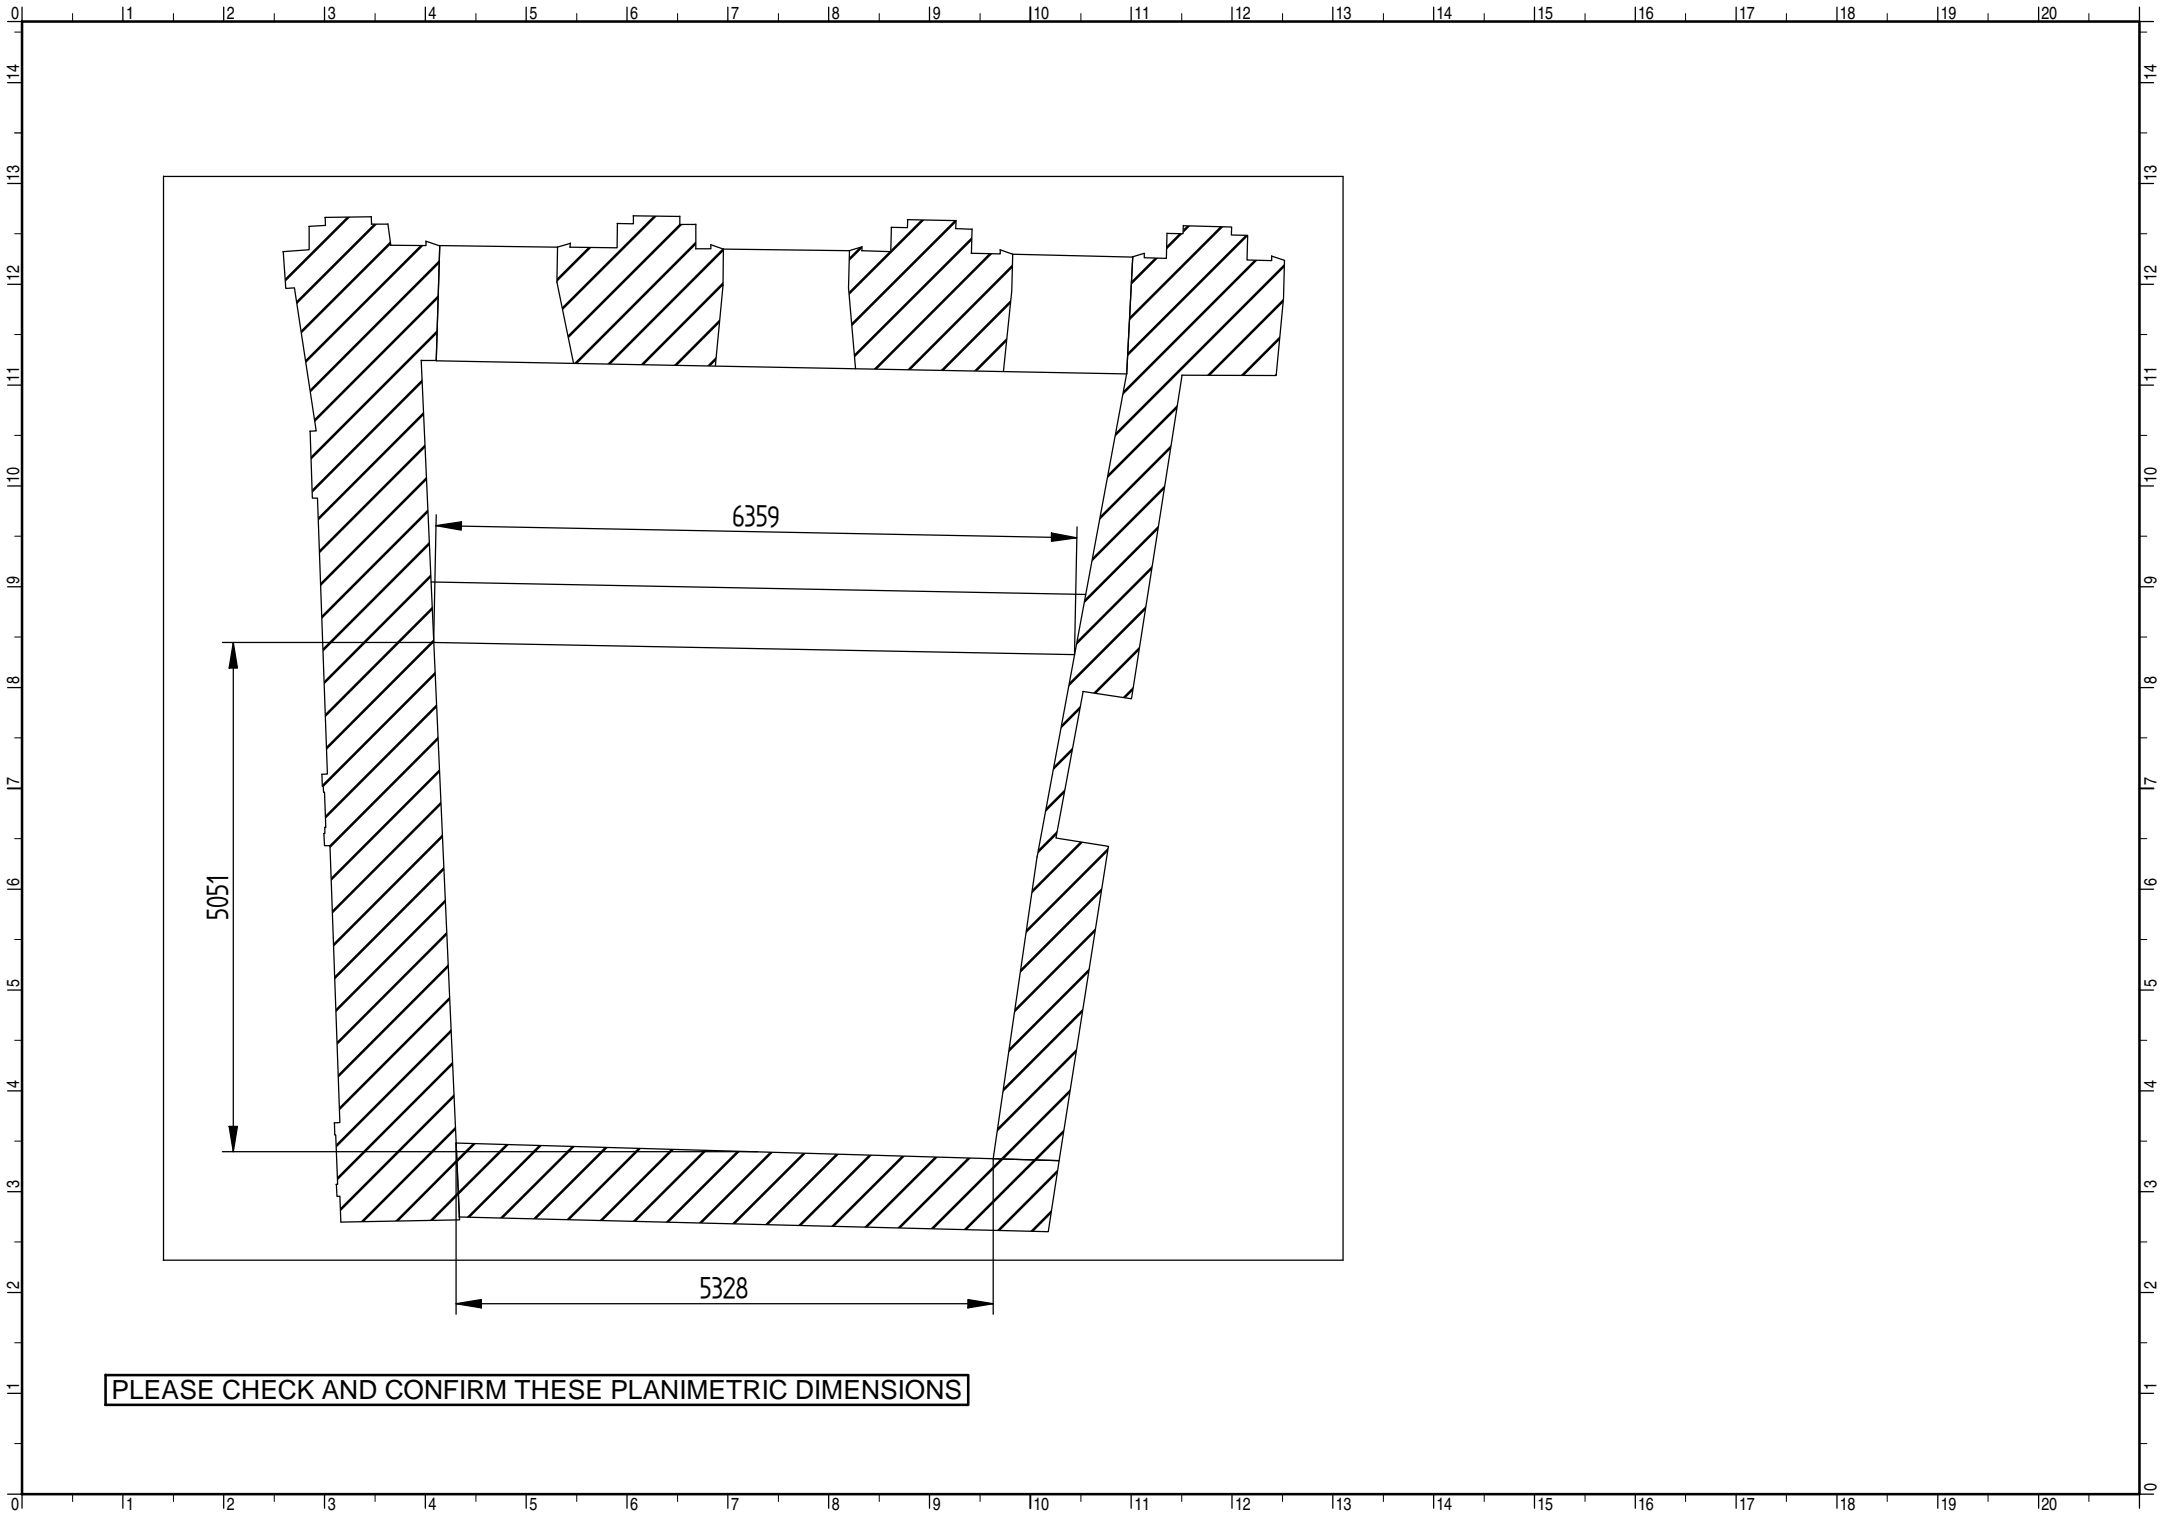

CAPACITY OF CONVEYOR APPROX. 585 SLOTS  
 (33 mm.)  
 FOR STORING APPROX. 325 BULKY GARMENTS

SEZIONE A-A

5051

6359

5328

PLEASE CHECK AND CONFIRM THESE PLANIMETRIC DIMENSIONS

1

2