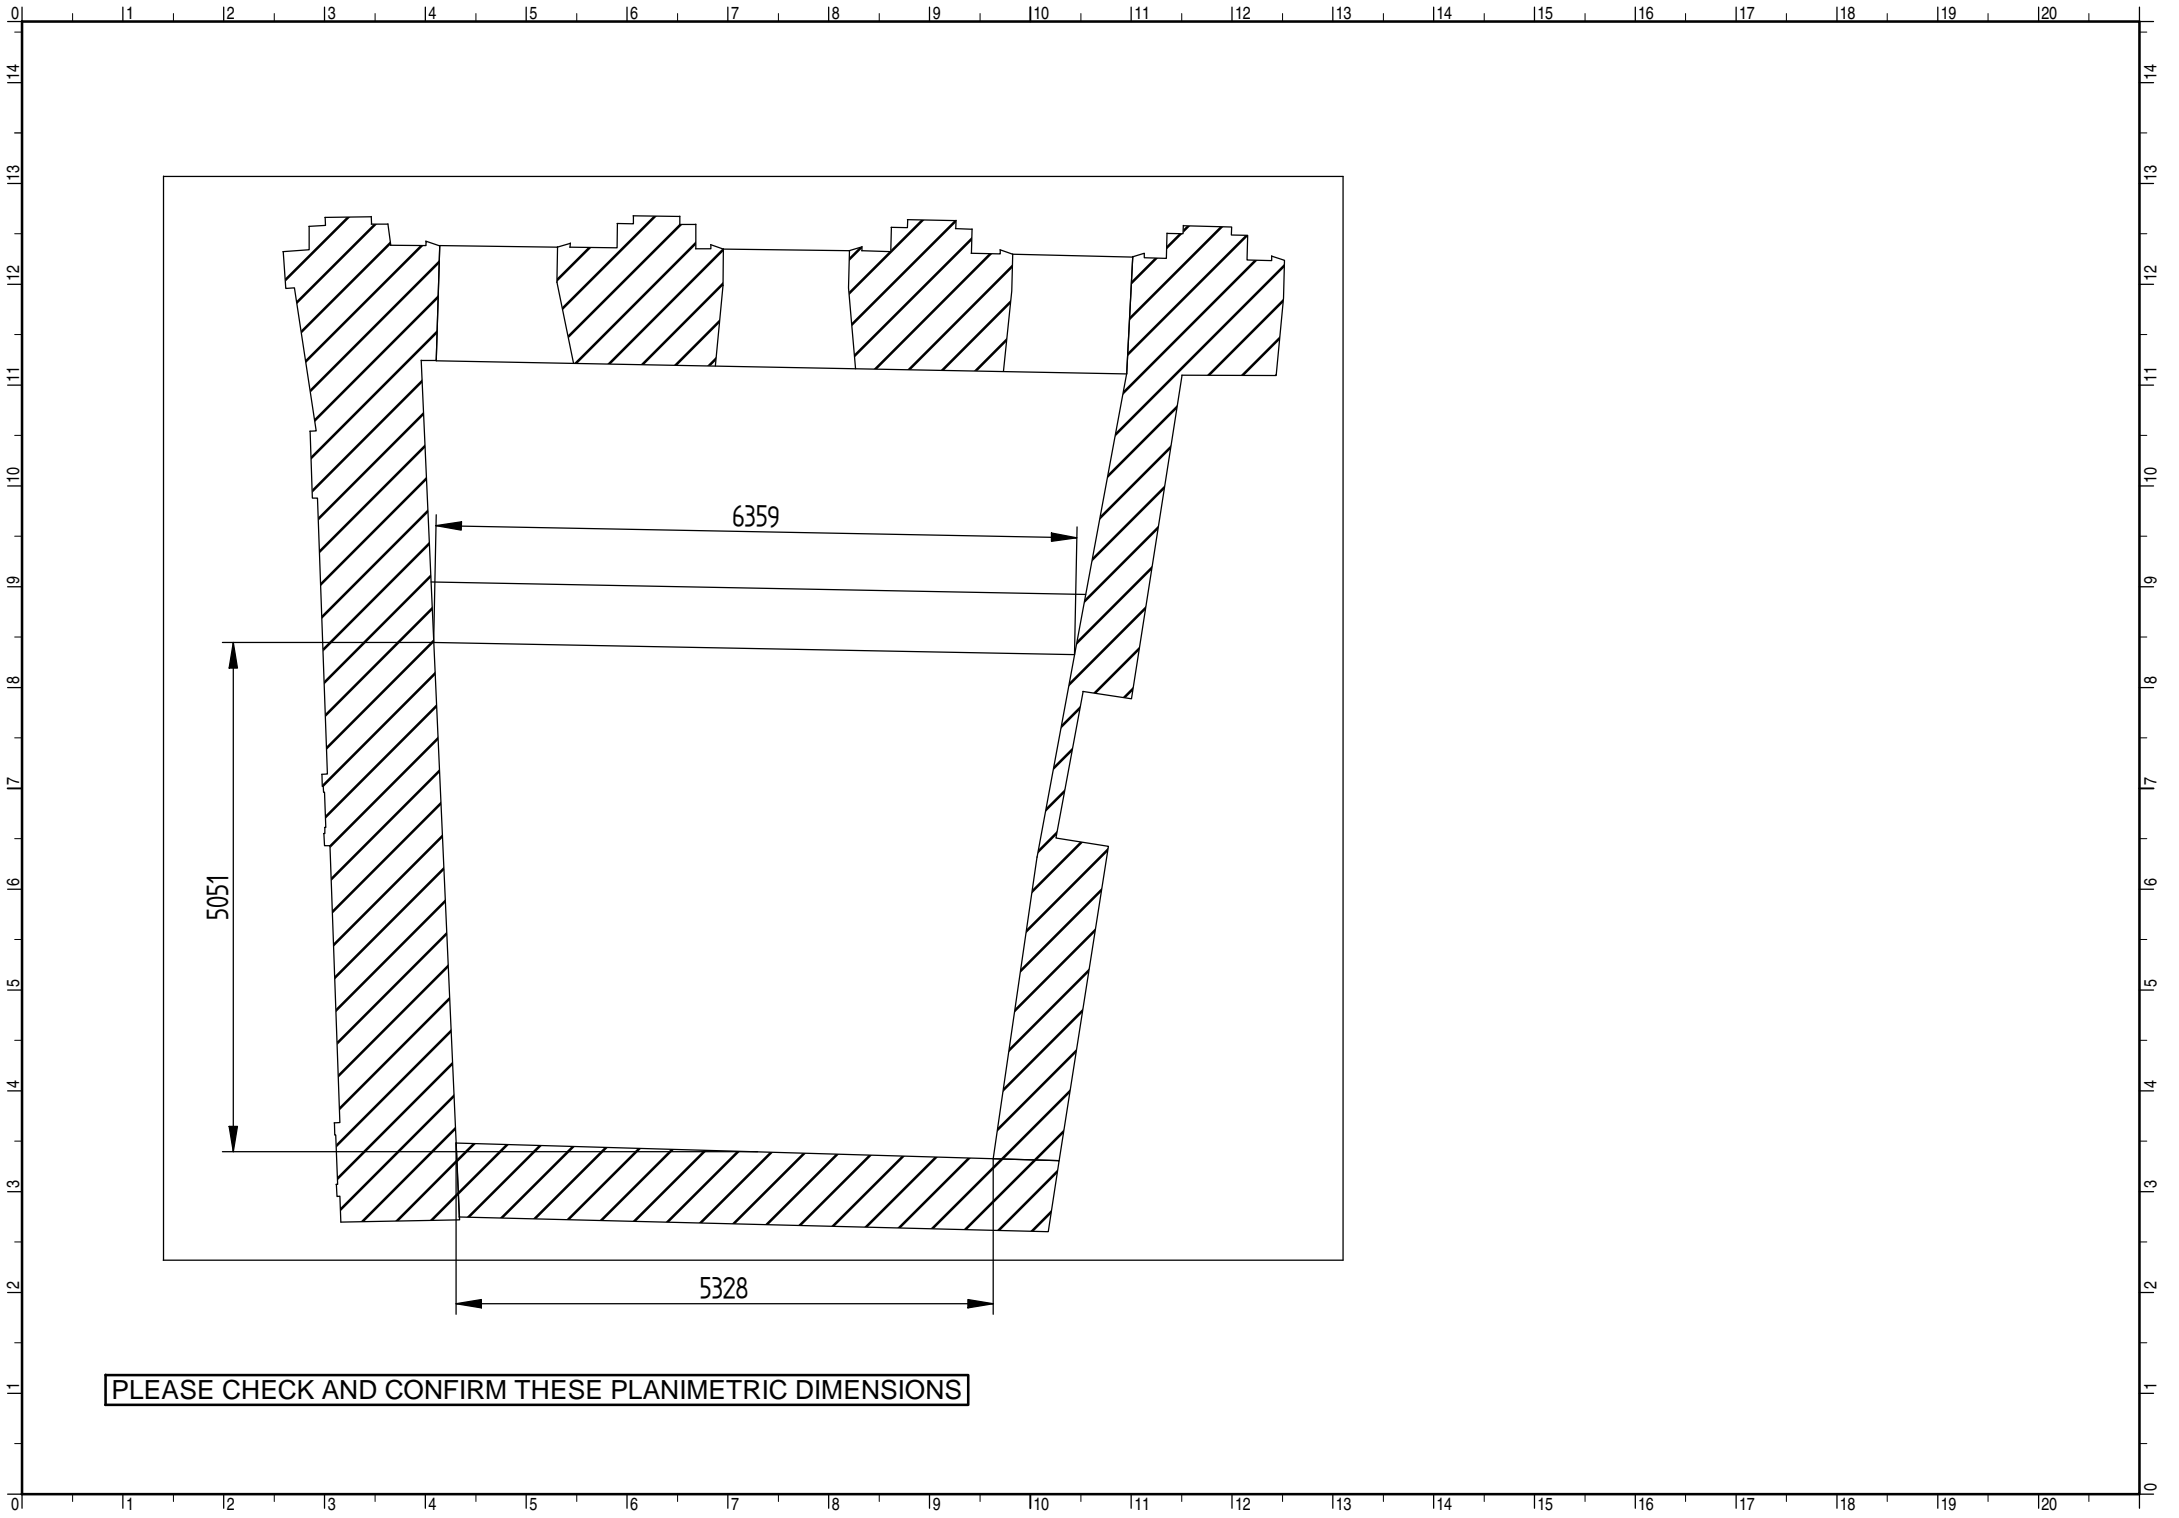

CAPACITY OF CONVEYOR APPROX. 690 SLOTS
(33 mm.)
FOR STORING APPROX. 460 BULKY GARMENTS

SEZIONE A-A

5051

6359

5328

PLEASE CHECK AND CONFIRM THESE PLANIMETRIC DIMENSIONS

1

2