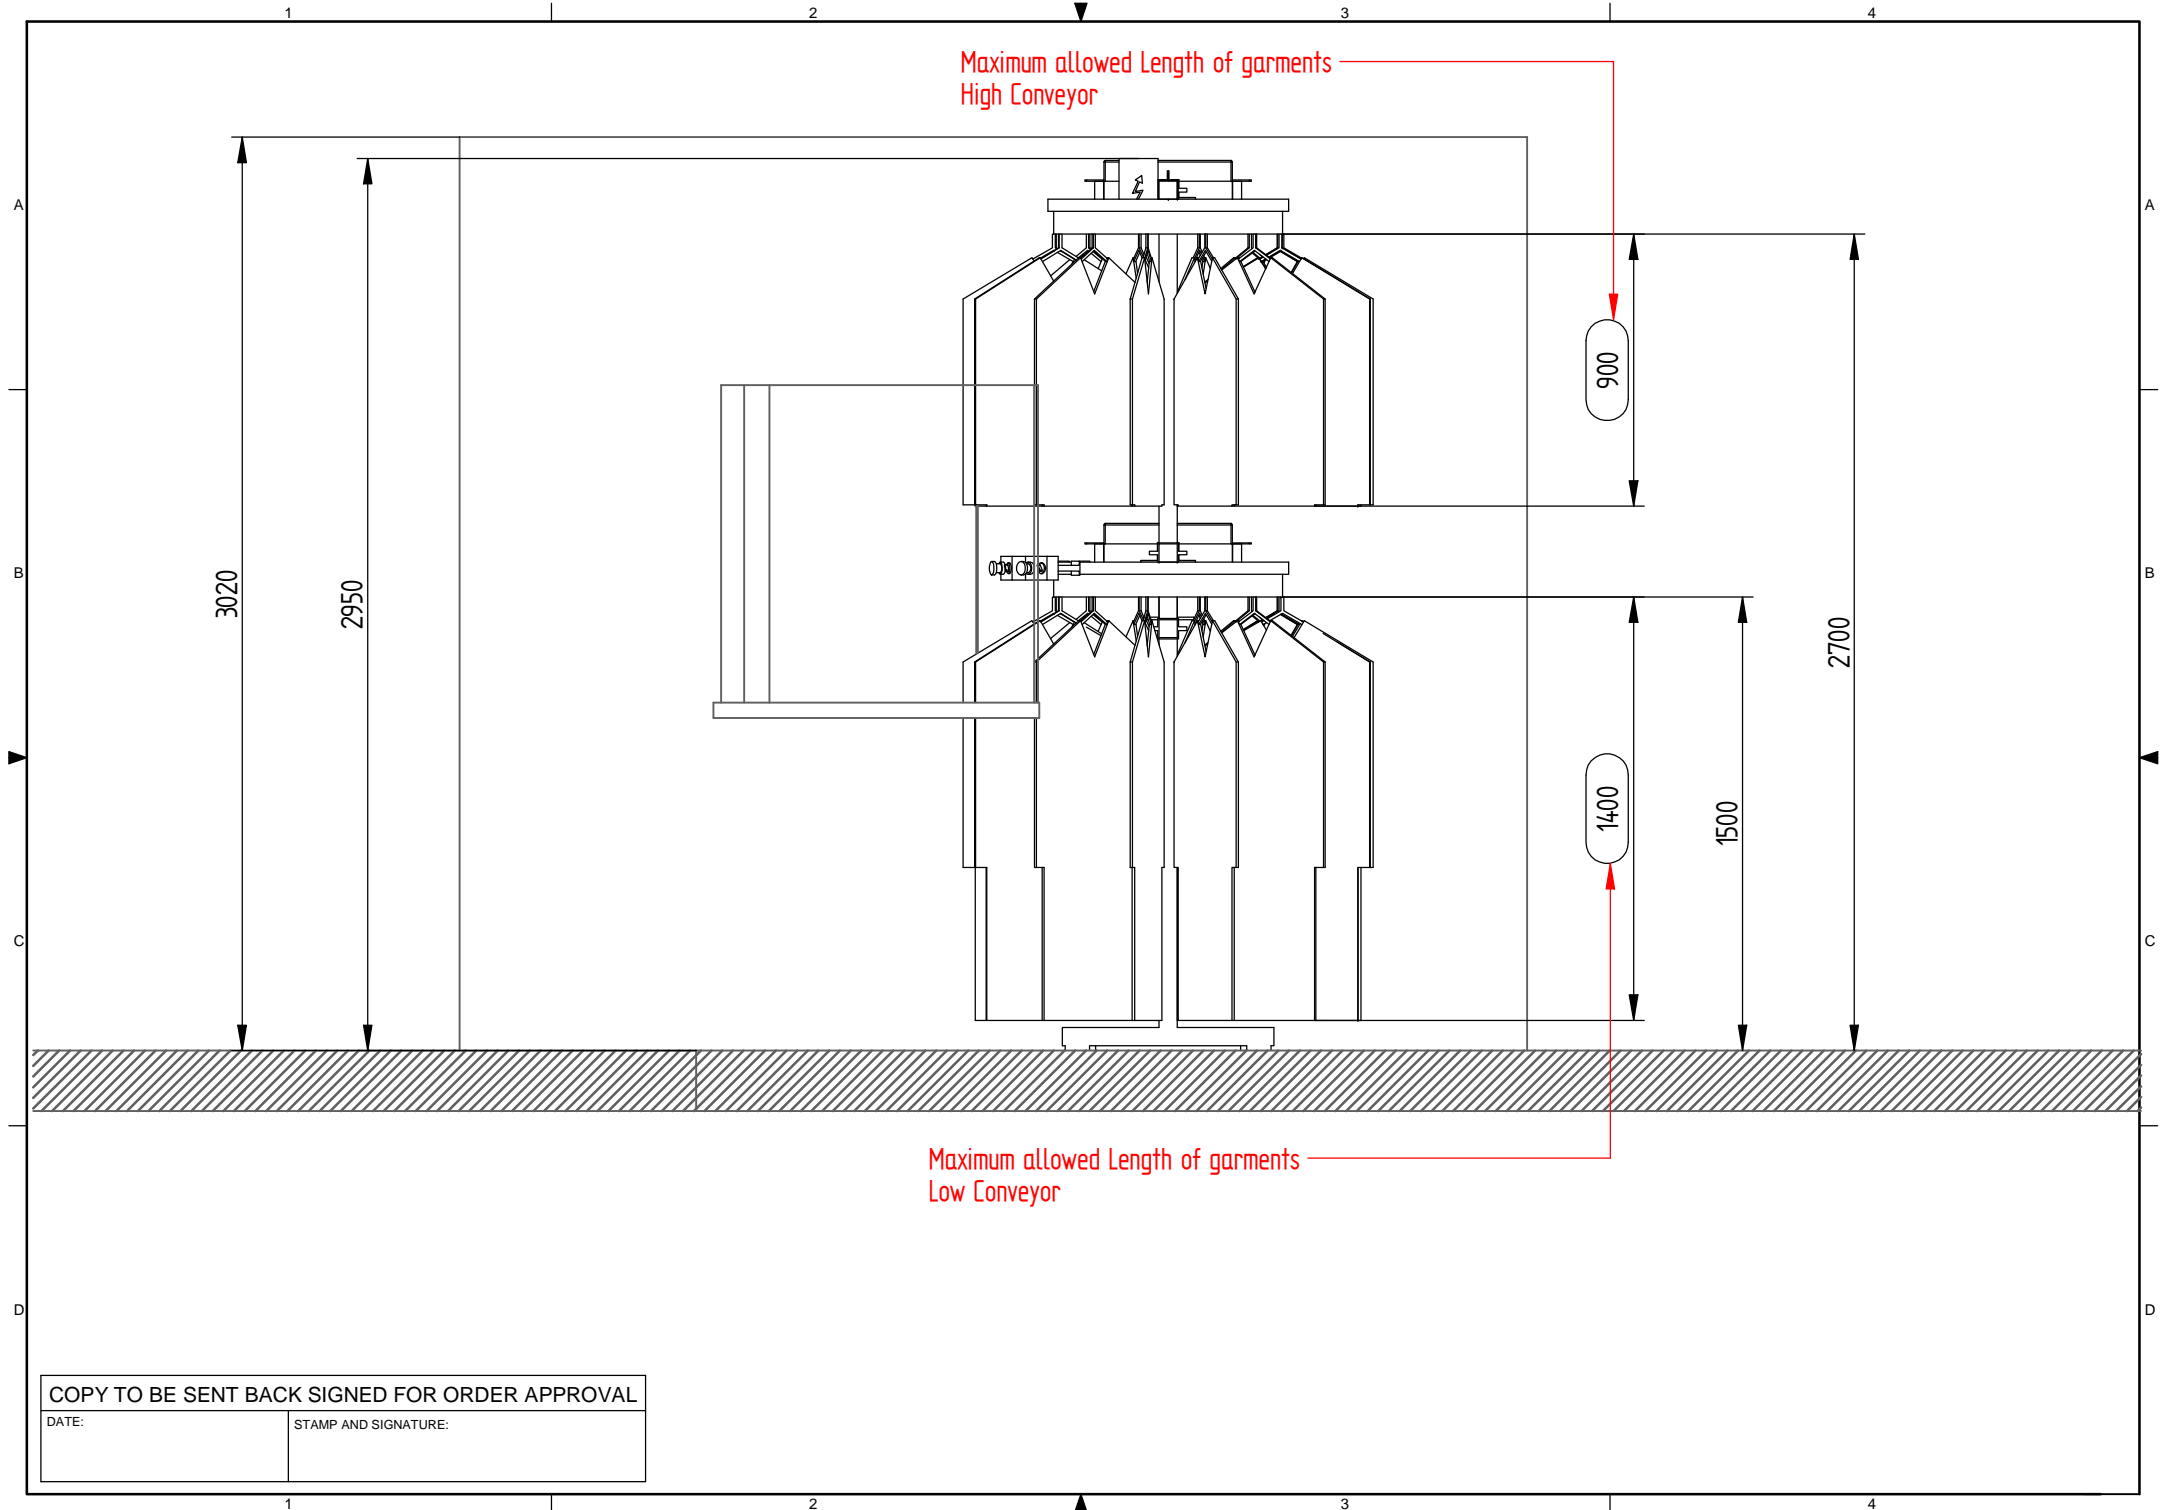

COPY TO BE SENT BACK SIGNED FOR ORDER APPROVAL

DATE:

STAMP AND SIGNATURE: