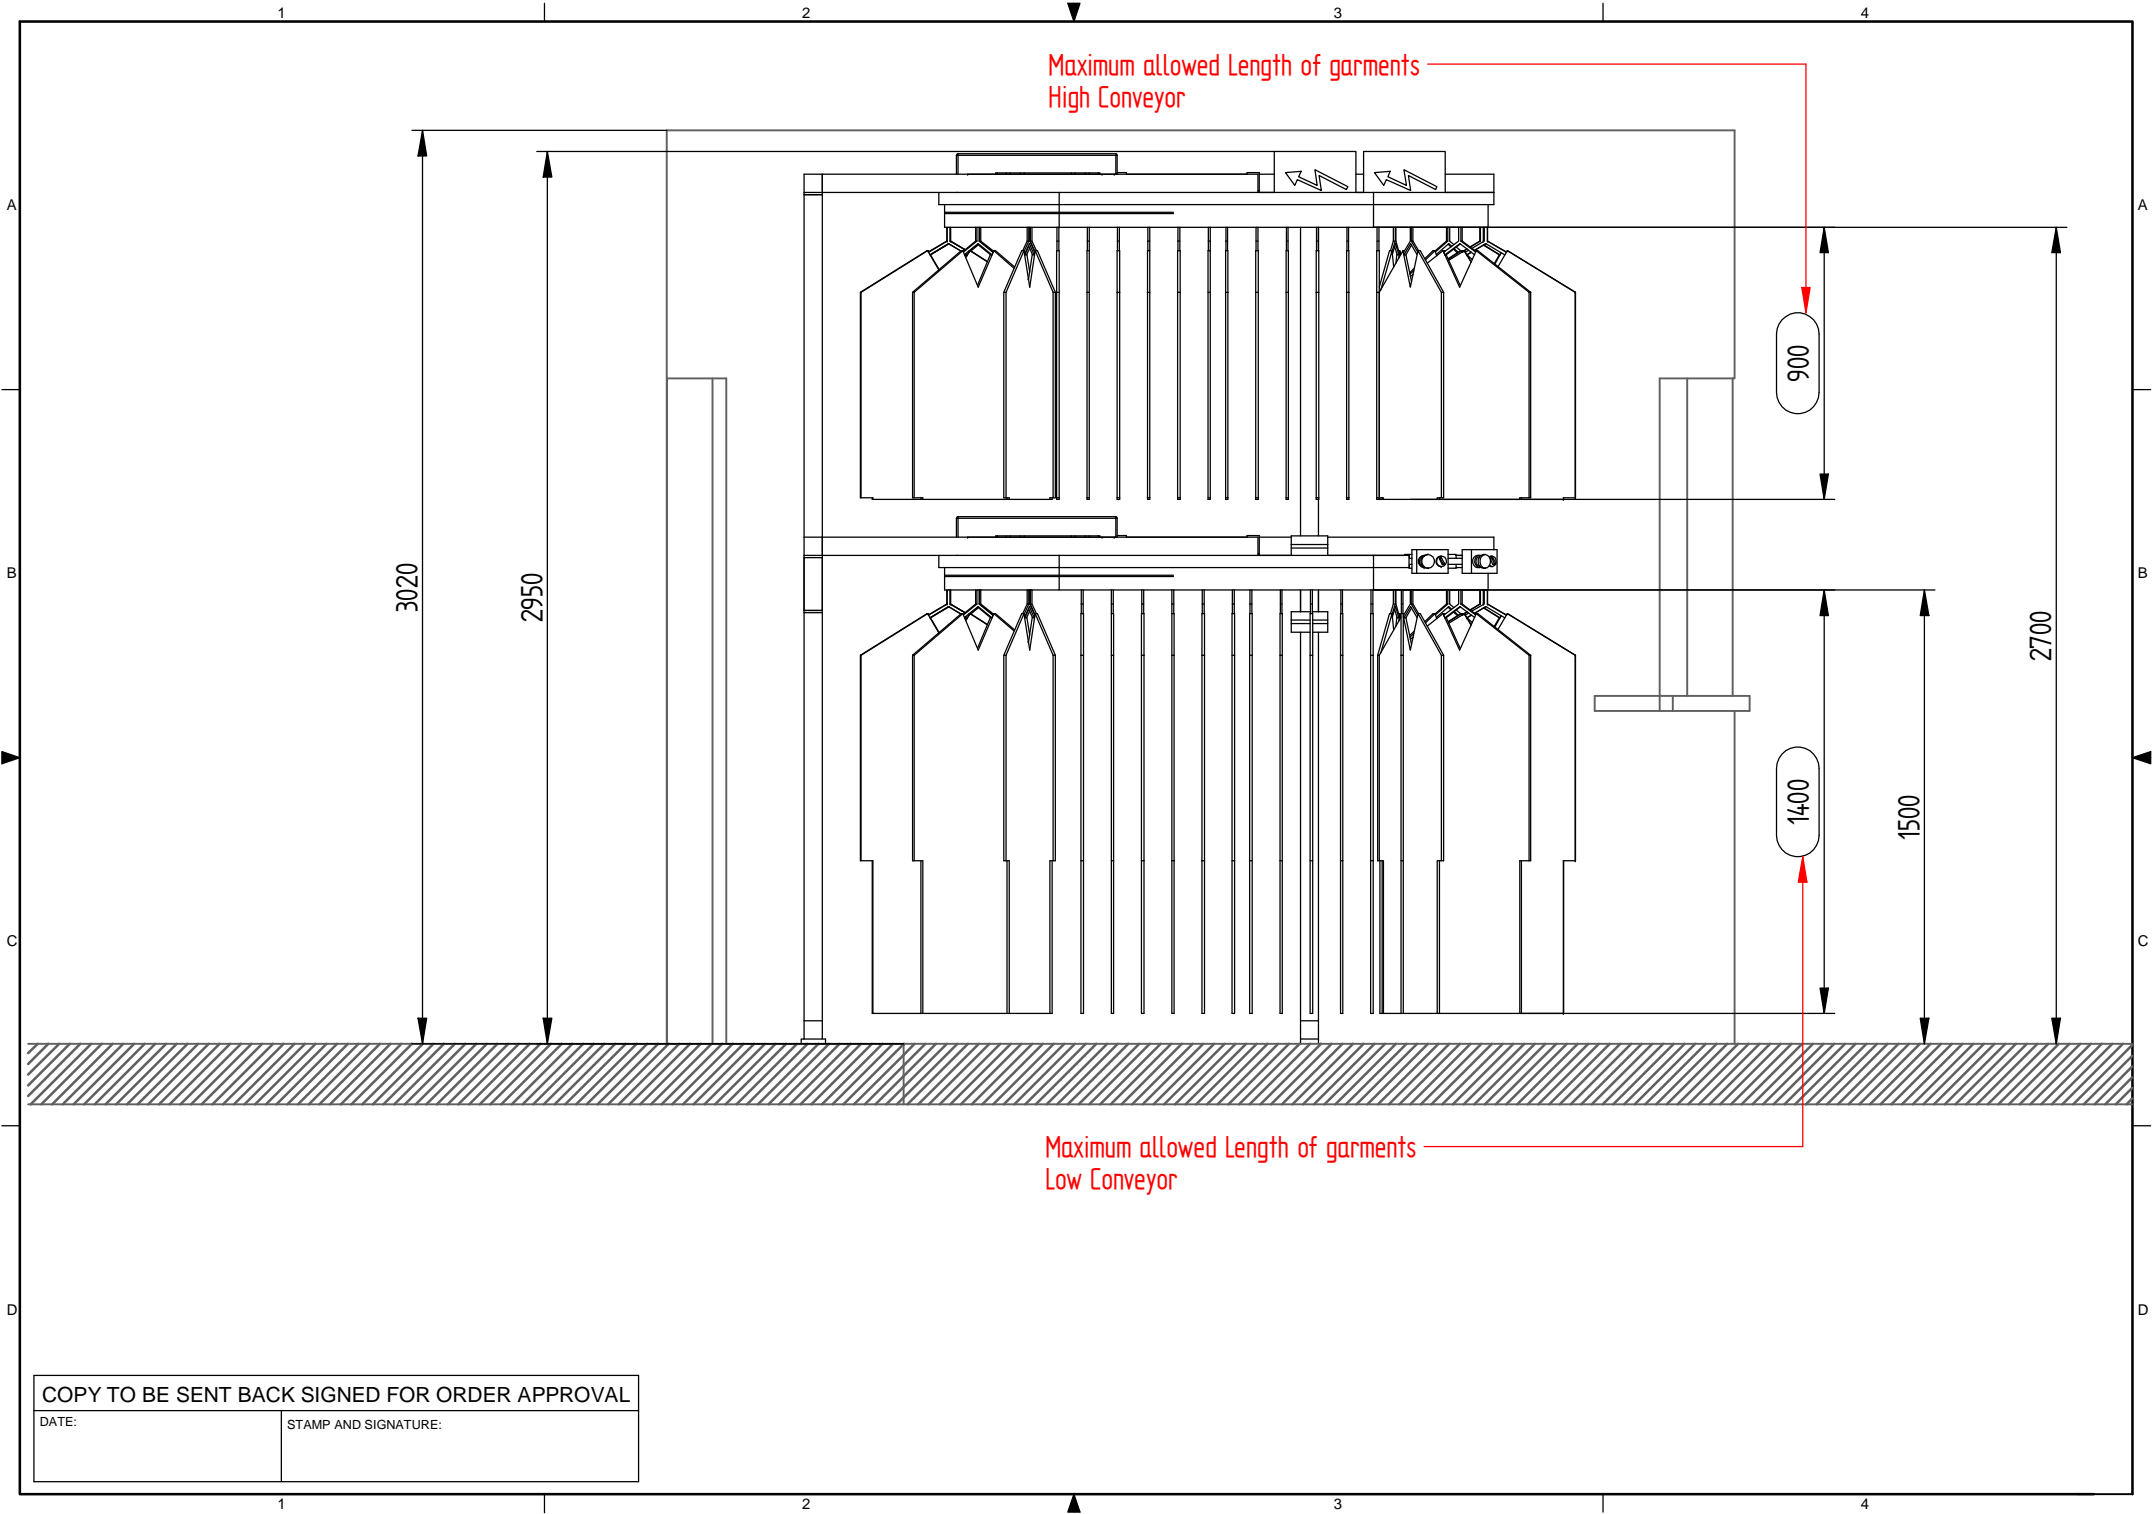

CONVEYOR 1

CONVEYOR 2

CAPACITY OF EACH CONVEYOR
 APPROX. 135 SLOTS (33 mm.)
 FOR STORING APPROX. 90 BULKY GARMENTS
 FOR EACH CONVEYOR
 TOTAL CAPACITY 270 SLOTS (33 mm)
 FOR STORING APPROX. 180 BULKY GARMENTS

COPY TO BE SENT BACK SIGNED FOR ORDER APPROVAL

DATE:

STAMP AND SIGNATURE:

COPY TO BE SENT BACK SIGNED FOR ORDER APPROVAL

DATE:

STAMP AND SIGNATURE: