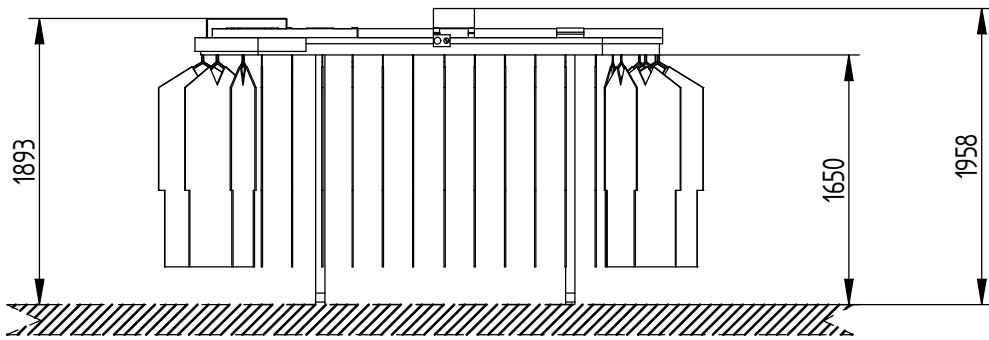

C

C

D

D

CAPACITY OF CONVEYOR
 APPROX. 210 SLOTS (33 mm.)
 FOR STORING APPROX. 380 GARMENTS

1

2

4