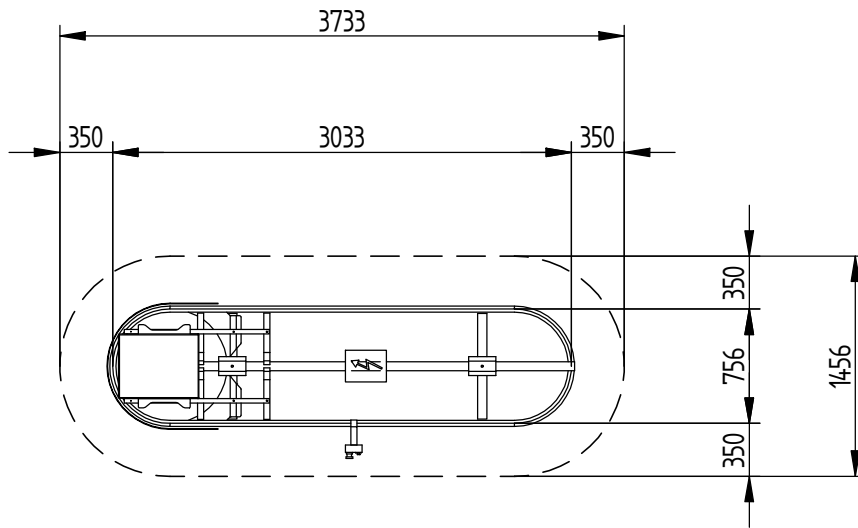

C

C

D

D

CAPACITY OF CONVEYOR
 APPROX. 210 SLOTS (33 mm.)
 FOR STORING APPROX. 380 GARMENTS

1

2

4