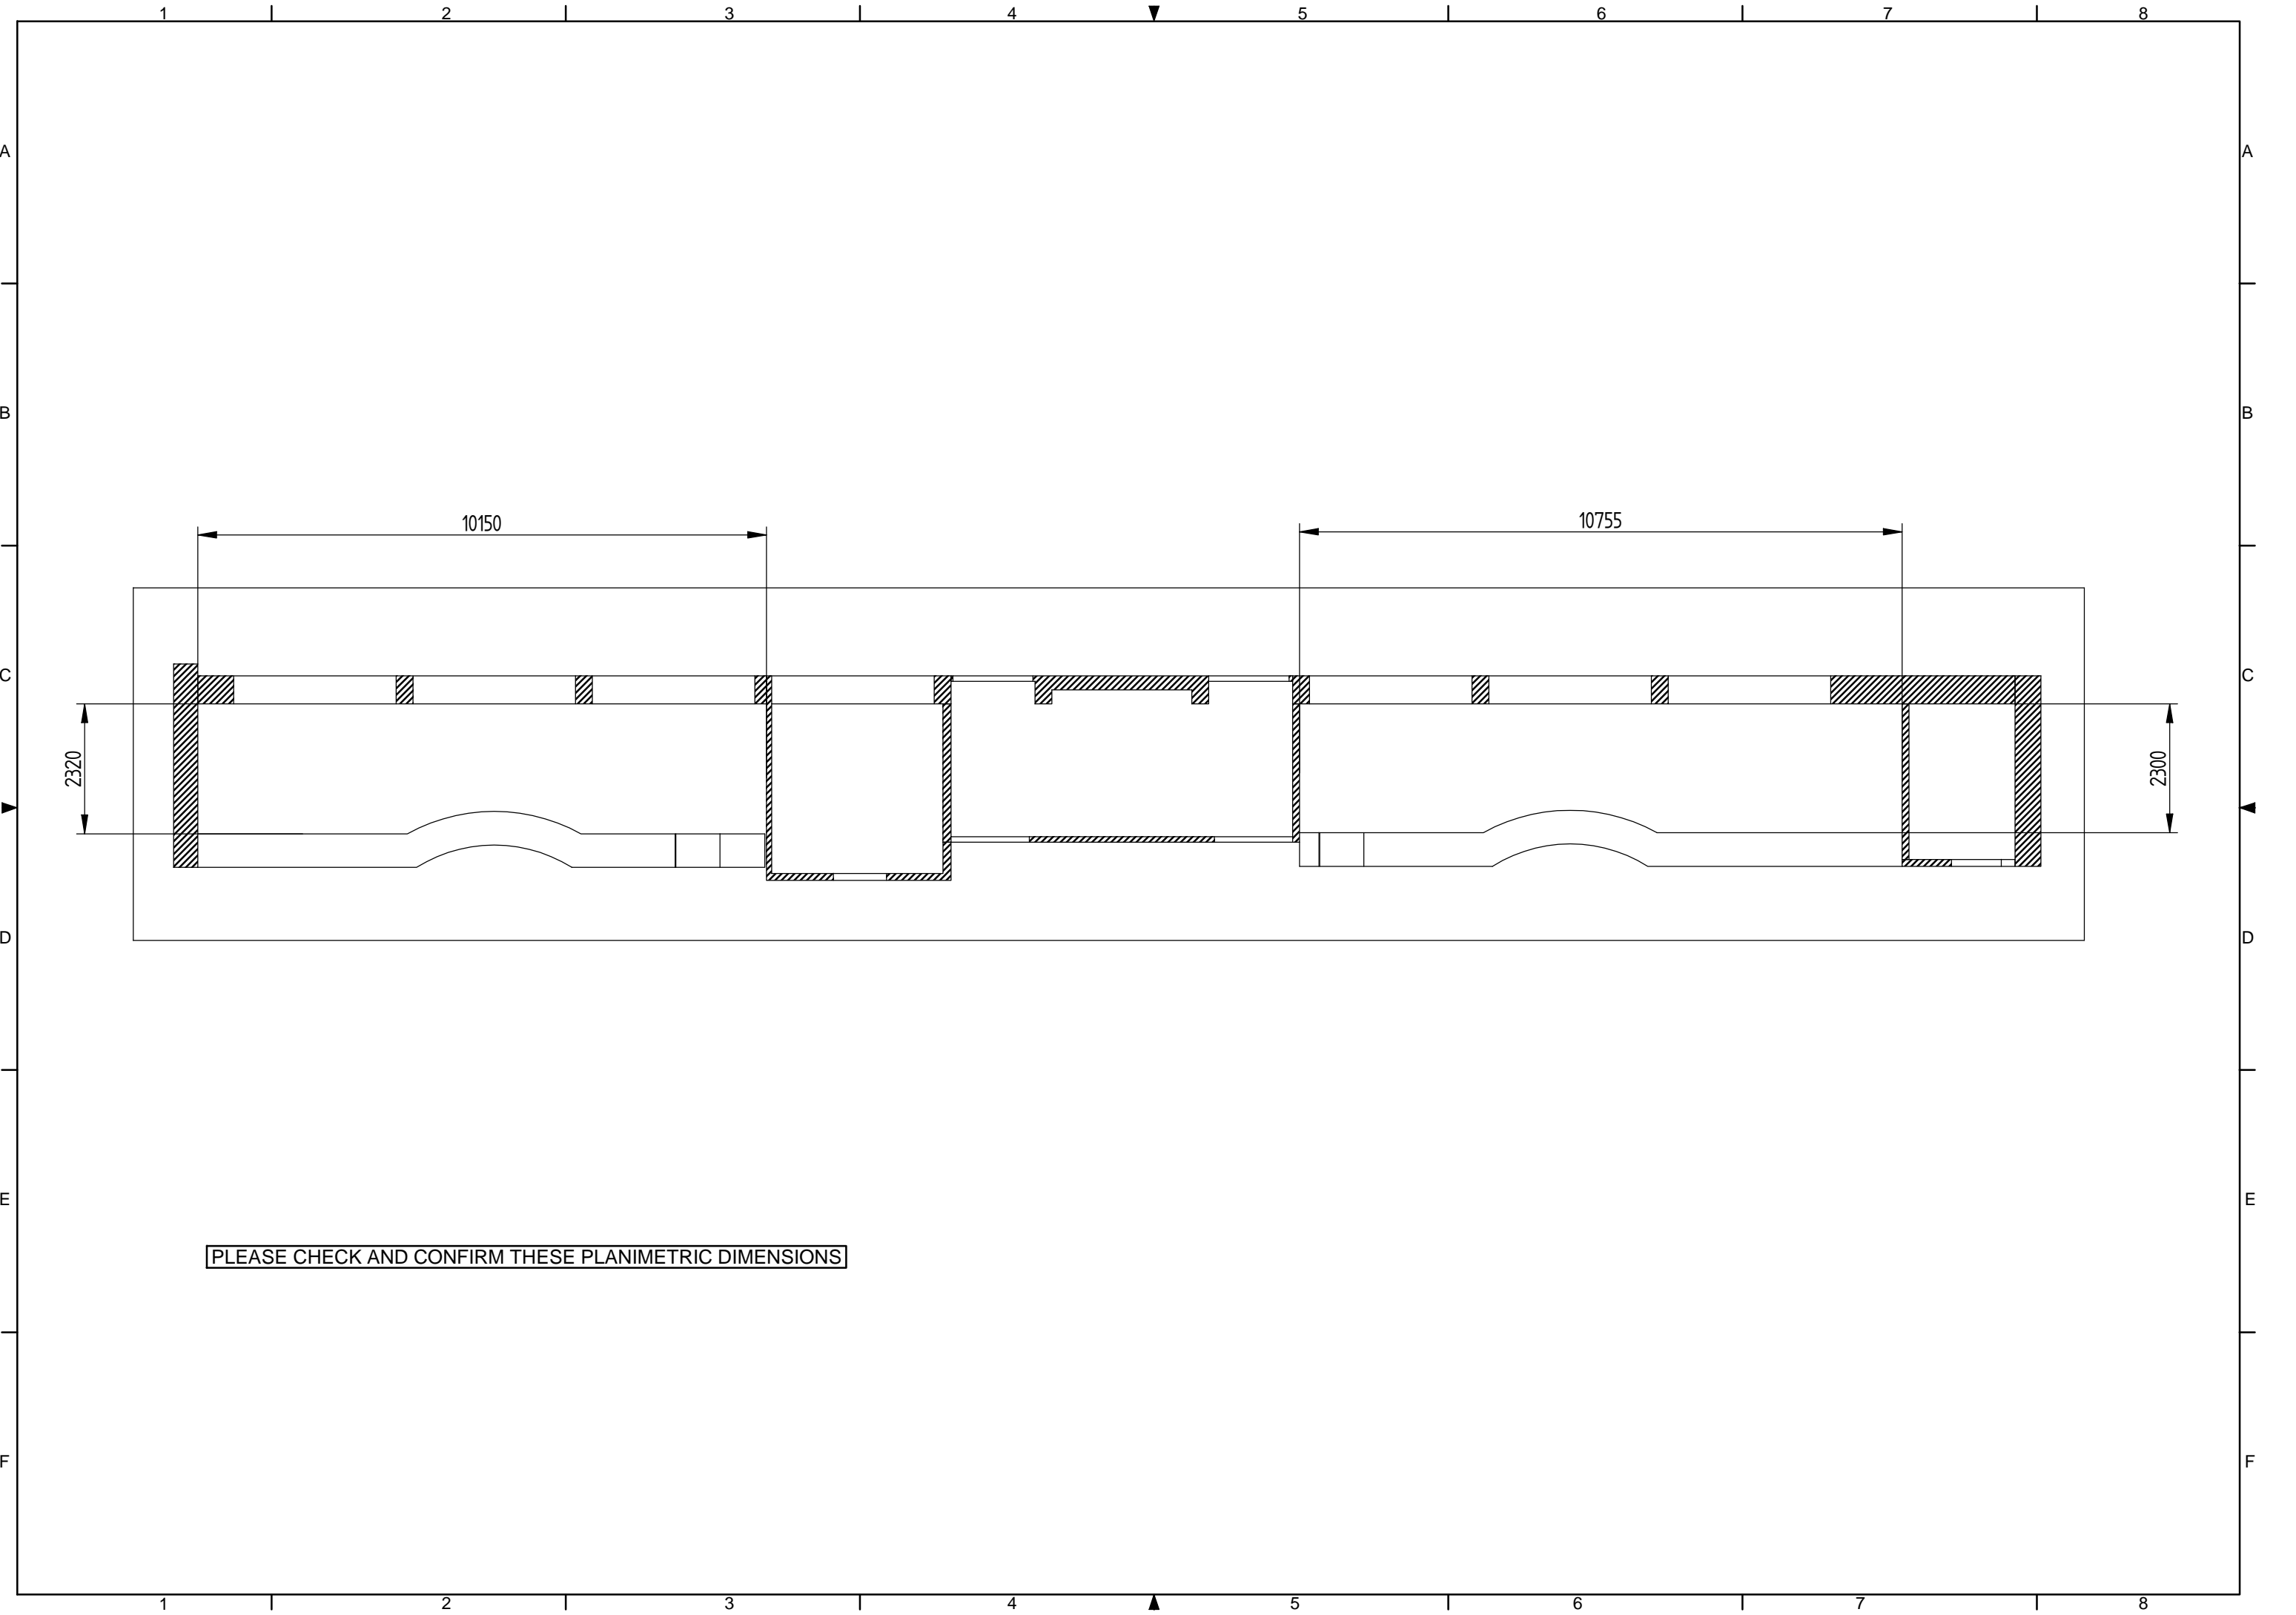

CAPACITY OF CONVEYOR "1" APPROX. 270 SLOTS (33 mm.) FOR STORING APPROX. 180 BULKY GARMENTS	CAPACITY OF CONVEYOR "5" APPROX. 270 SLOTS (33 mm.) FOR STORING APPROX. 180 BULKY GARMENTS
CAPACITY OF CONVEYOR "2" APPROX. 270 SLOTS (33 mm.) FOR STORING APPROX. 180 BULKY GARMENTS	CAPACITY OF CONVEYOR "6" APPROX. 270 SLOTS (33 mm.) FOR STORING APPROX. 180 BULKY GARMENTS
CAPACITY OF CONVEYOR "3" APPROX. 300 SLOTS (33 mm.) FOR STORING APPROX. 200 BULKY GARMENTS	CAPACITY OF CONVEYOR "7" APPROX. 300 SLOTS (33 mm.) FOR STORING APPROX. 200 BULKY GARMENTS
CAPACITY OF CONVEYOR "4" APPROX. 300 SLOTS (33 mm.) FOR STORING APPROX. 200 BULKY GARMENTS	CAPACITY OF CONVEYOR "8" APPROX. 300 SLOTS (33 mm.) FOR STORING APPROX. 200 BULKY GARMENTS

10150

10755

2320

2300

PLEASE CHECK AND CONFIRM THESE PLANIMETRIC DIMENSIONS