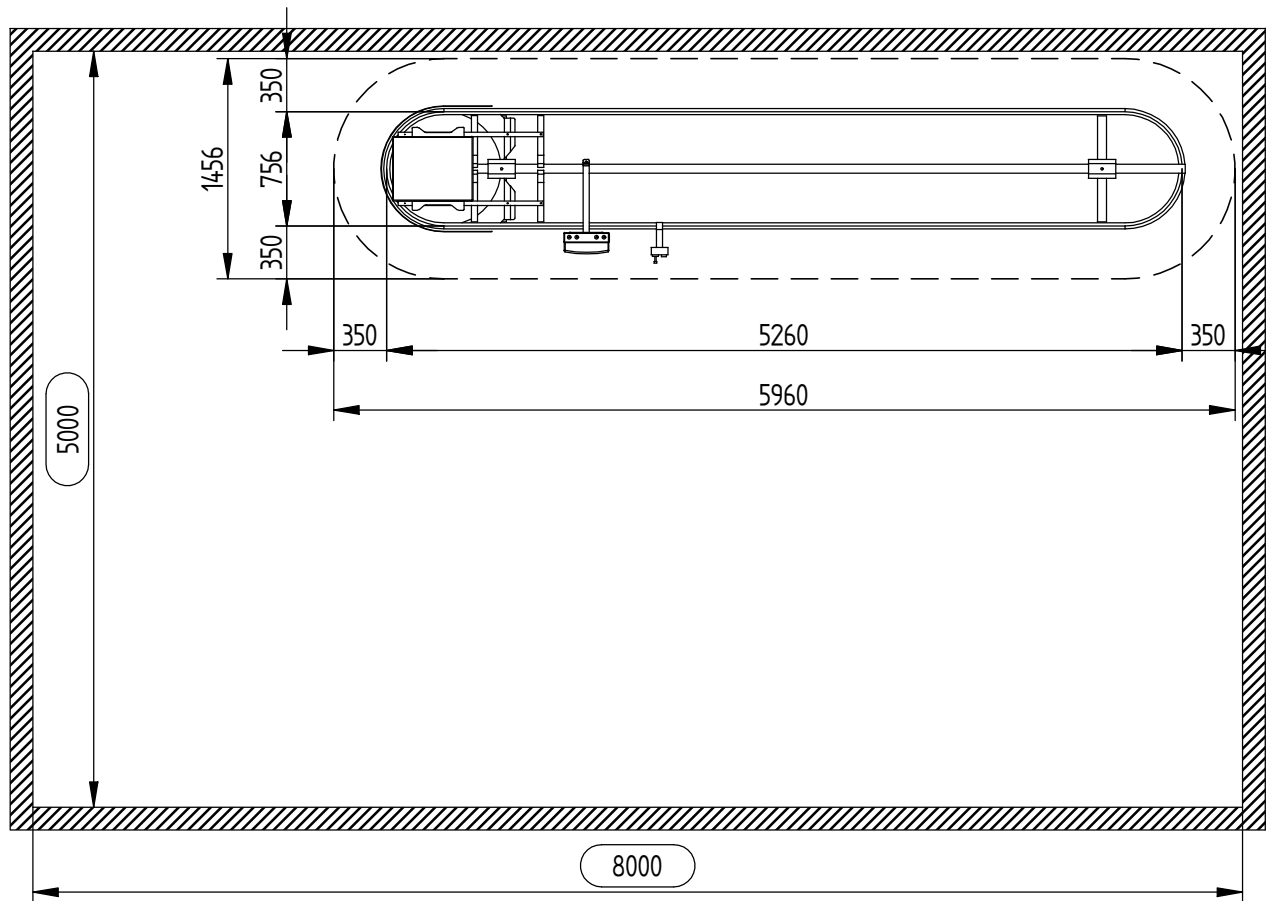

CAPACITY OF CONVEYOR
APPROX. 345 SLOTS (33 mm.)

1

2

3

4

A

A

B