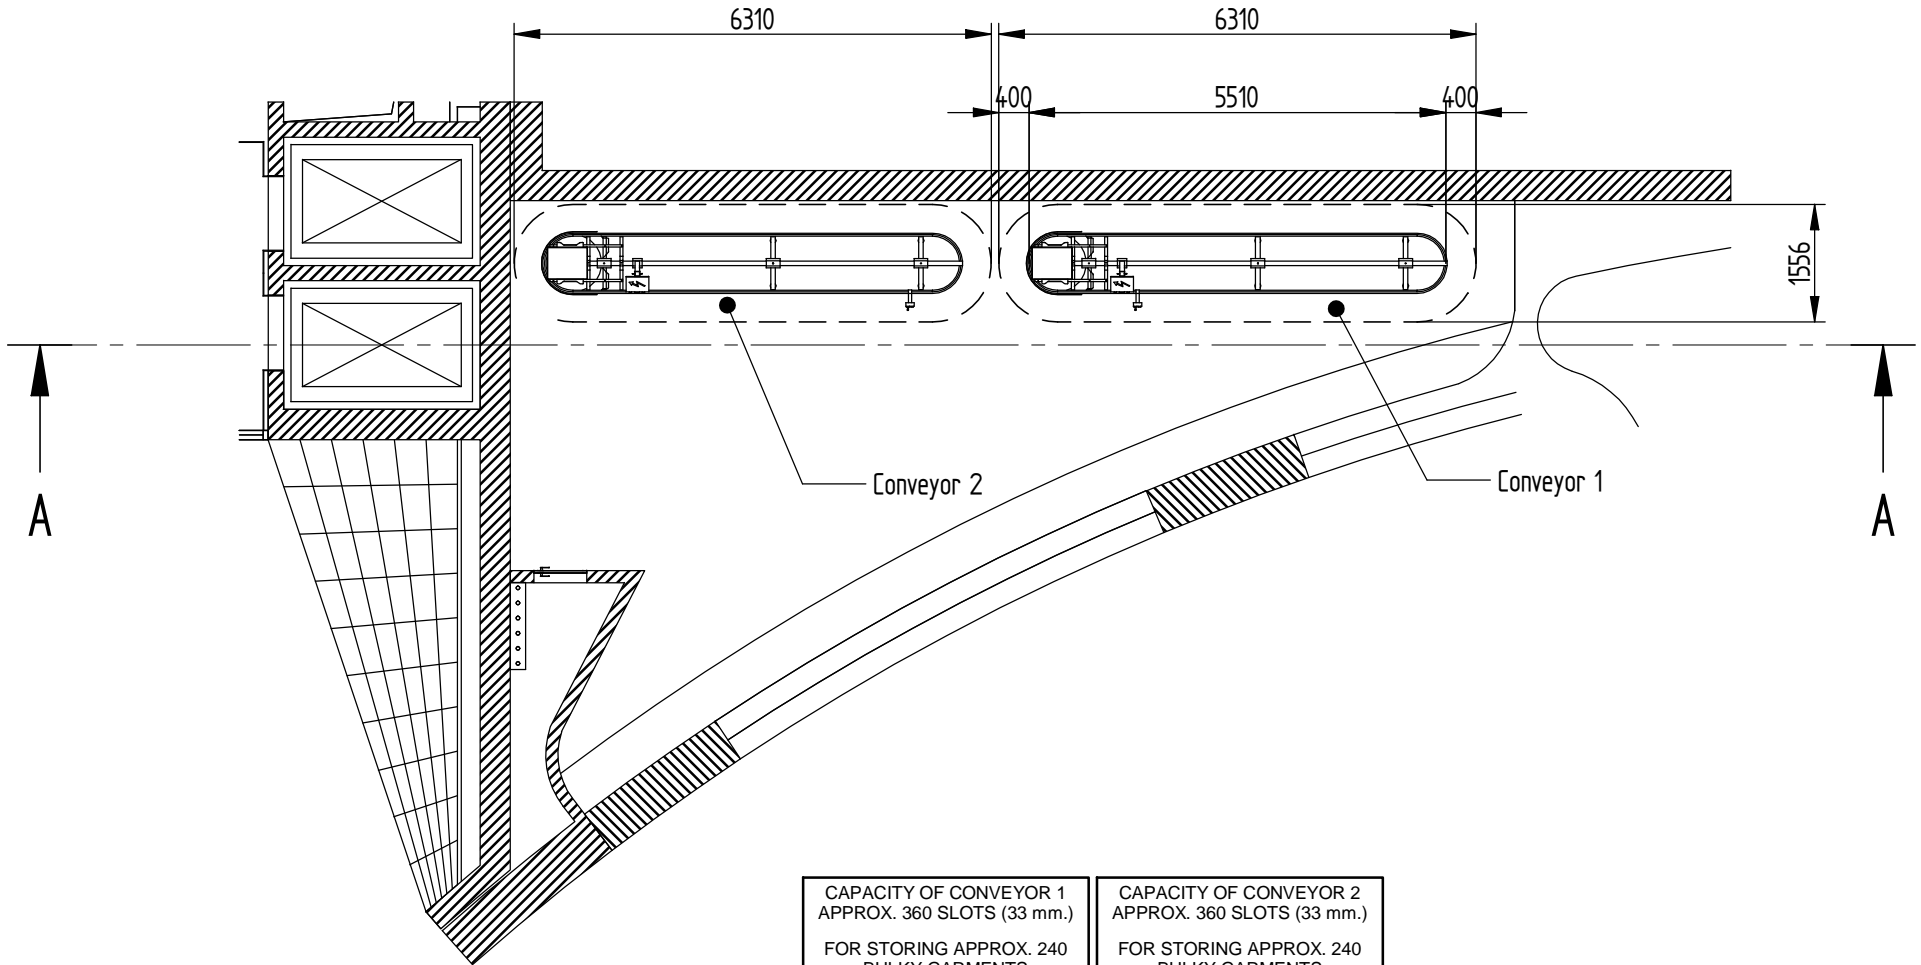

View A-A

CAPACITY OF CONVEYOR 1
APPROX. 360 SLOTS (33 mm.)
FOR STORING APPROX. 240
BULKY GARMENTS

CAPACITY OF CONVEYOR 2
APPROX. 360 SLOTS (33 mm.)
FOR STORING APPROX. 240
BULKY GARMENTS

1

2

3

4

A

DATE:

STAMP AND SIGNATURE:

1

2

3

4