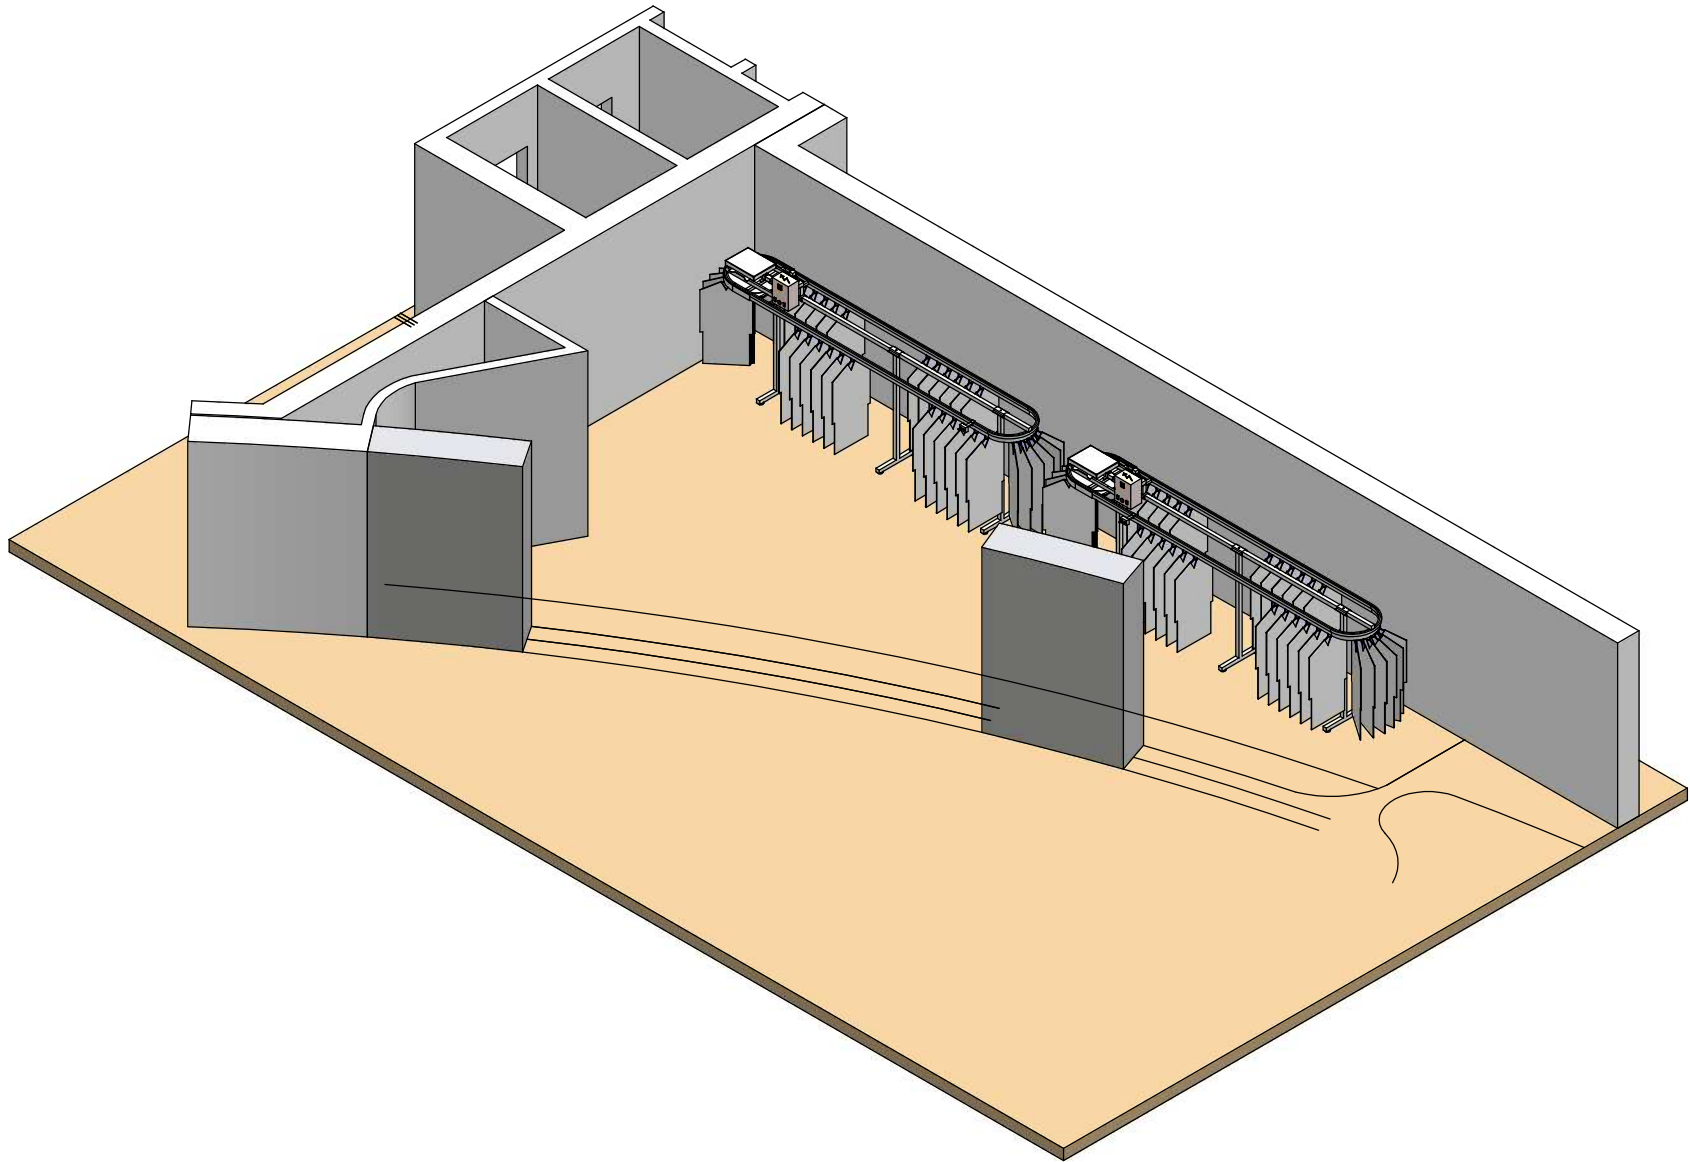

1

2

3

4

A

A

B

B

C

C

D

D

COPY TO BE SENT BACK SIGNED FOR ORDER APPROVAL

DATE:

STAMP AND SIGNATURE:

1

2

3

4