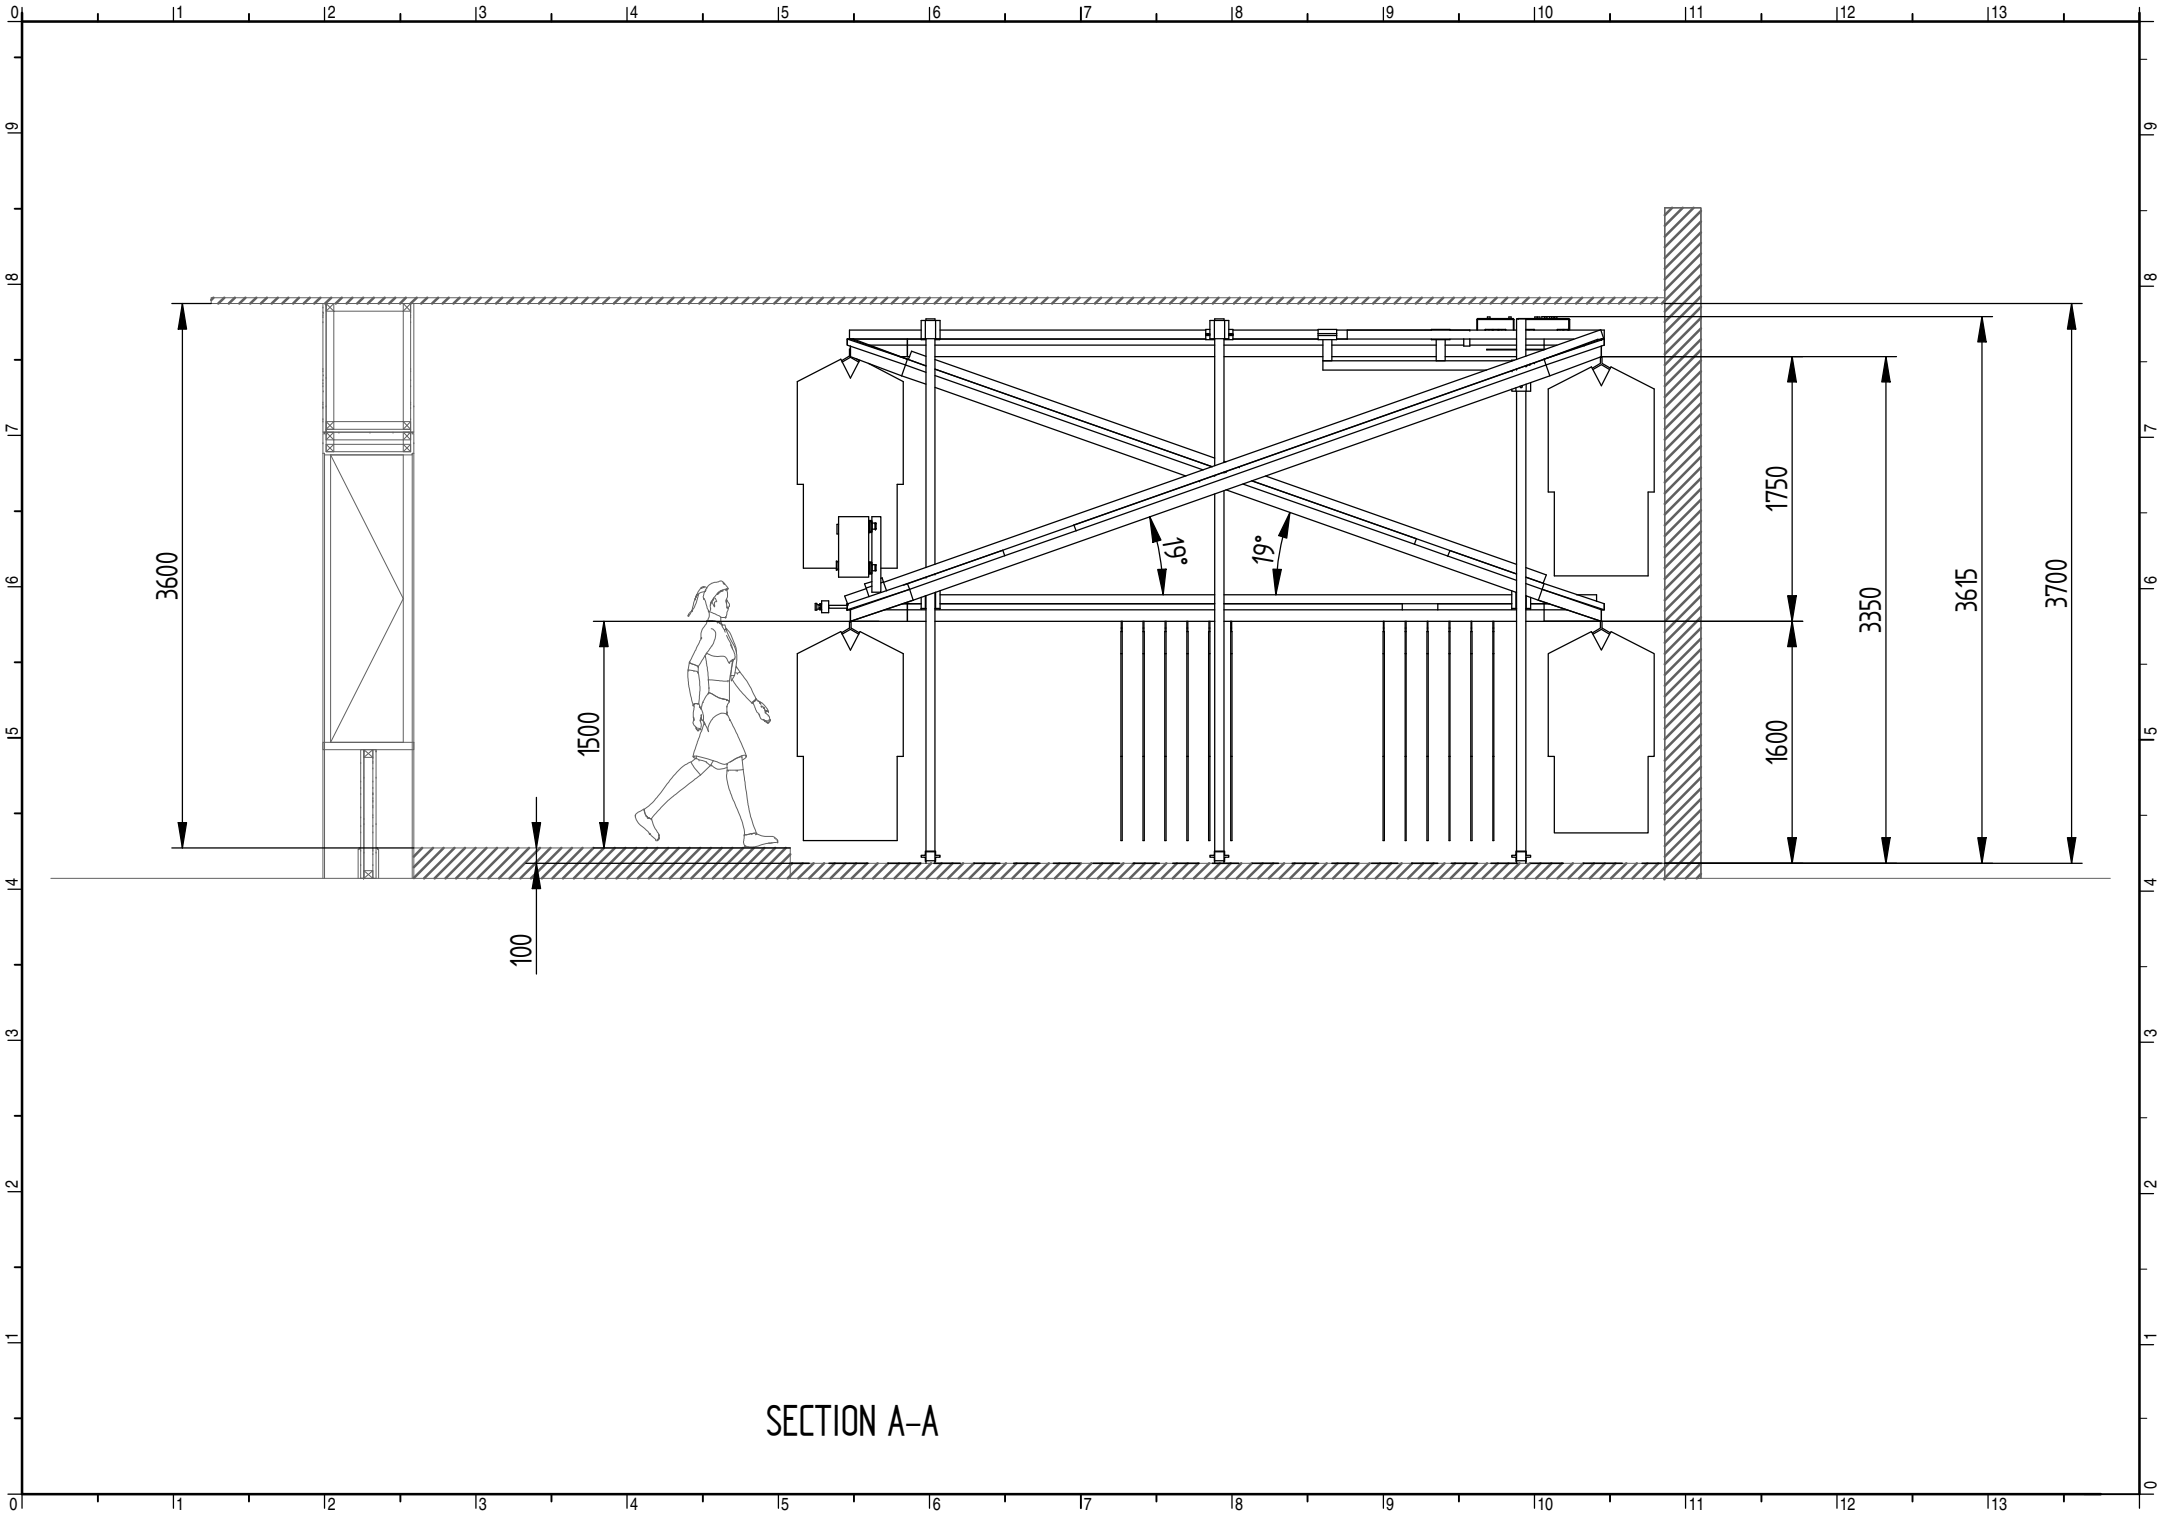

CAPACITY OF CONVEYOR APPROX. 735 SLOTS (33 mm.)  
 FOR STORING APPROX. 485 BULKY GARMENTS

SECTION A-A

1

2

3

4

A

A