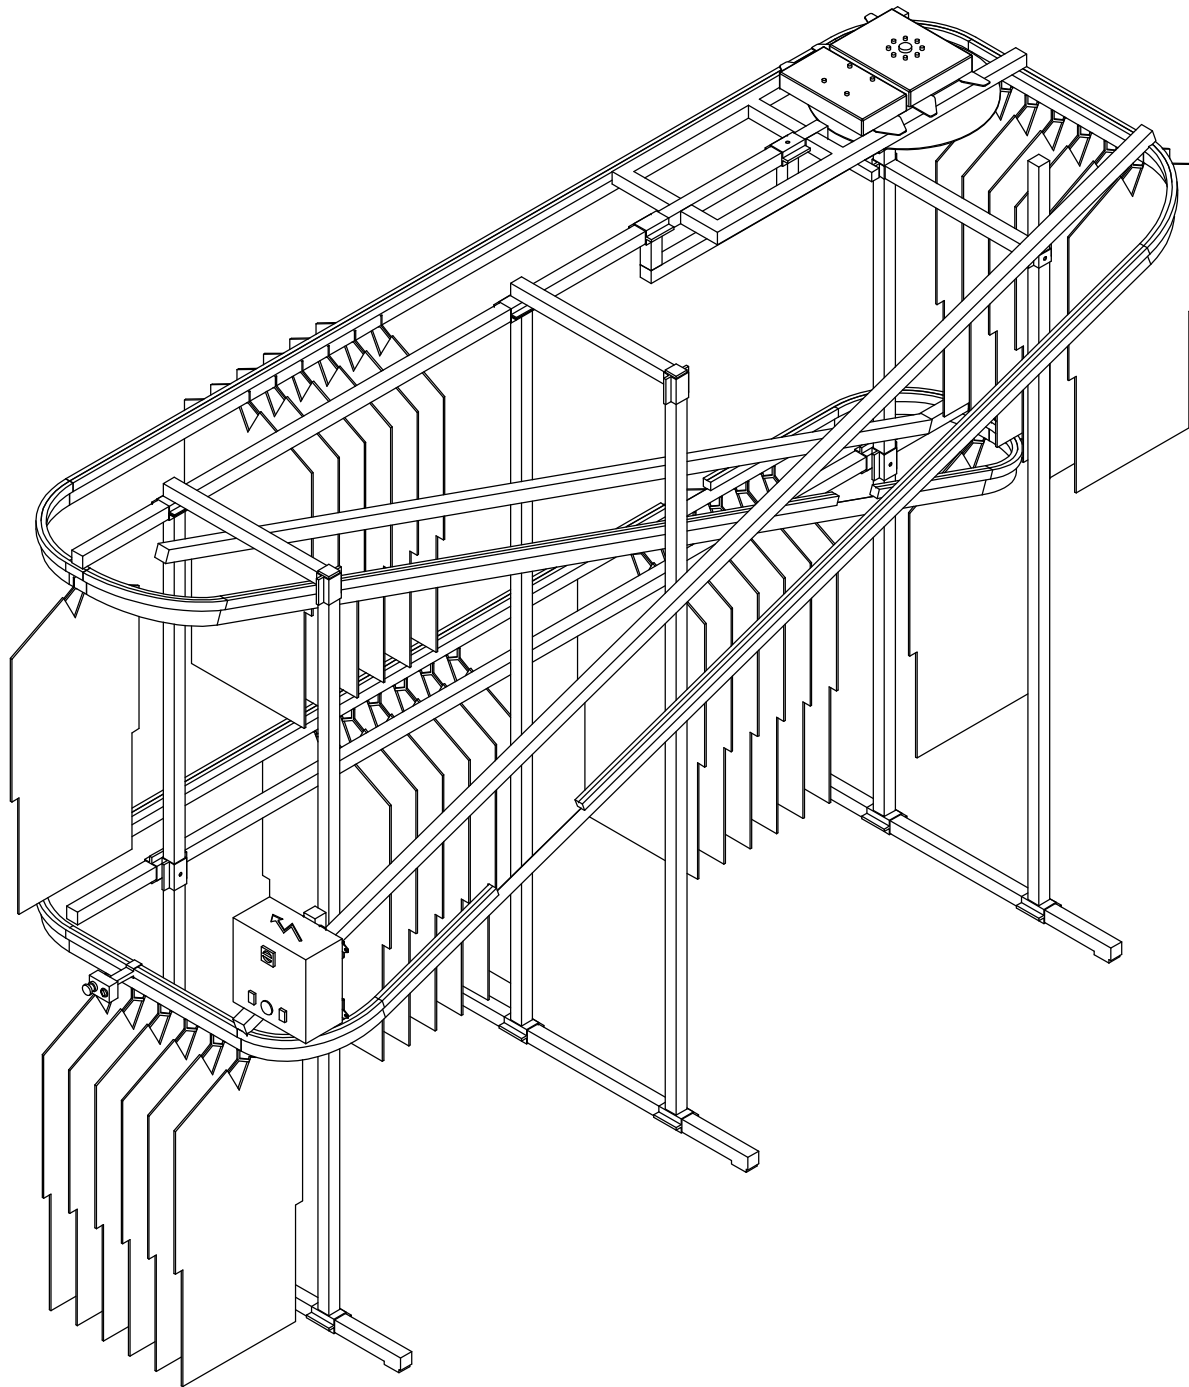

1

2

3

4

A

A

B

B

C

C

D

D