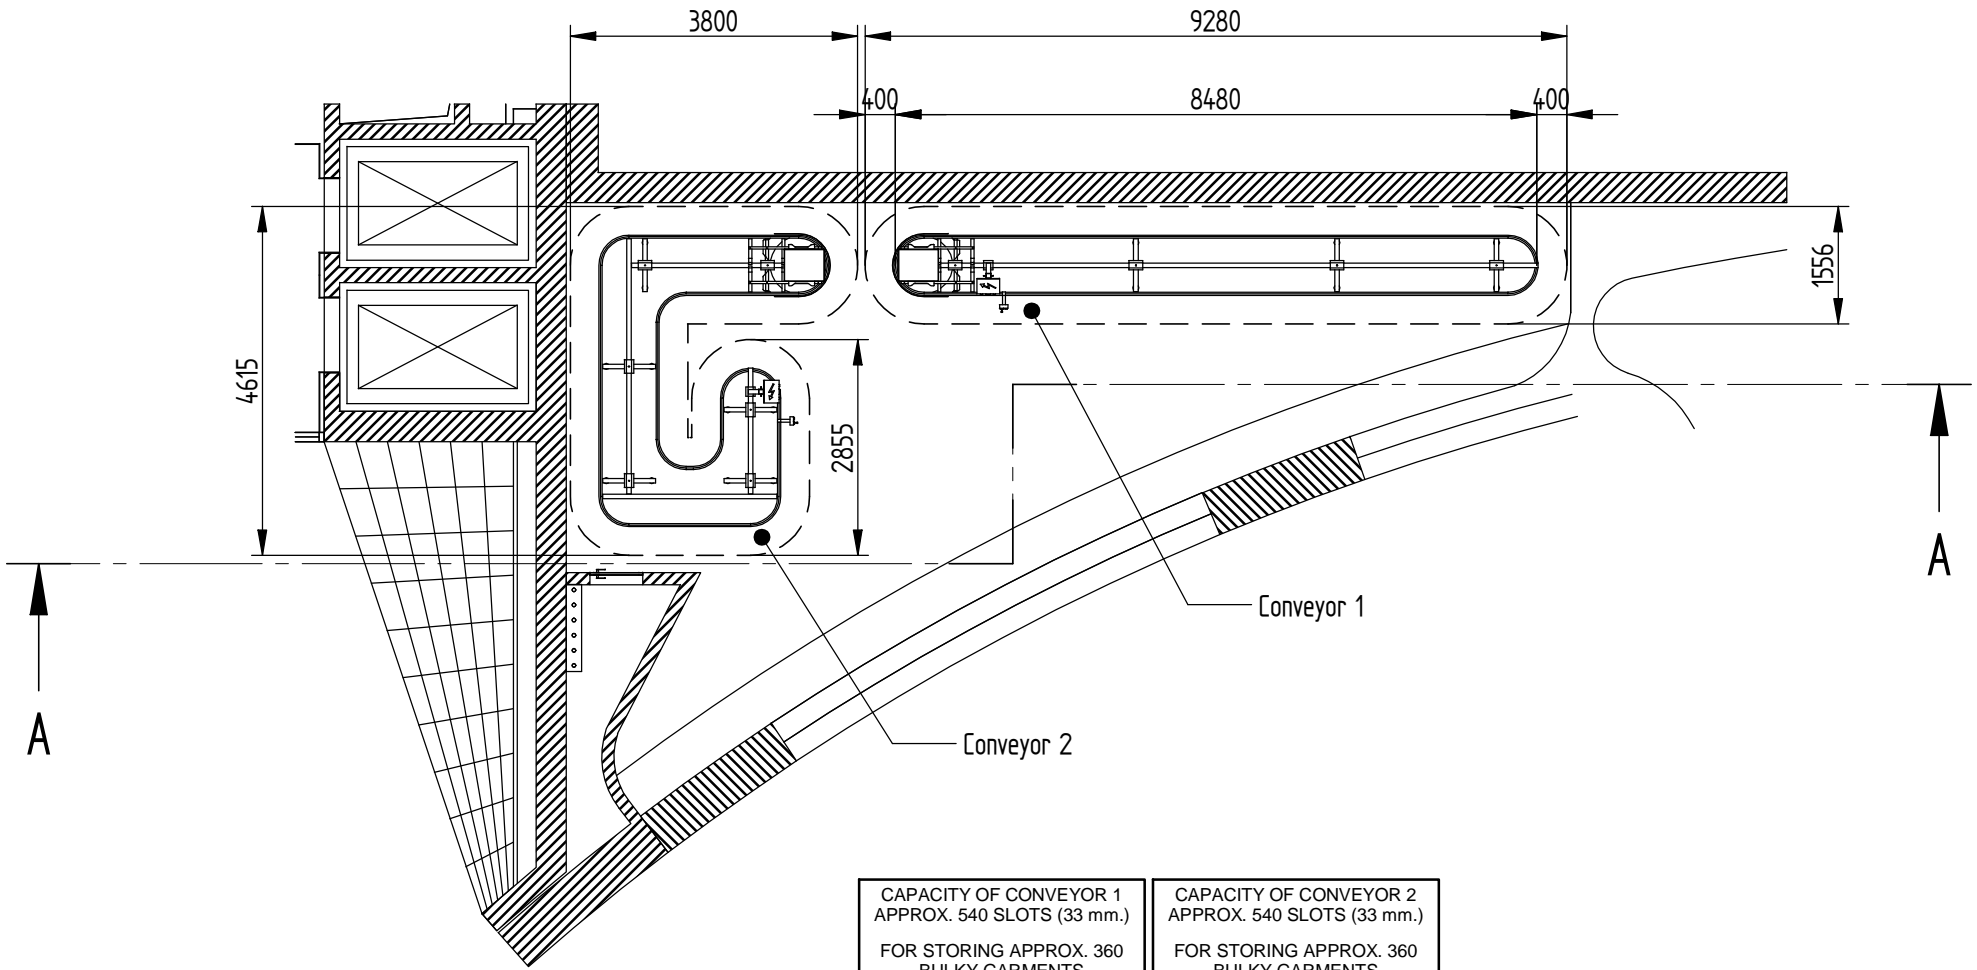

View A-A

CAPACITY OF CONVEYOR 1  
APPROX. 540 SLOTS (33 mm.)  
FOR STORING APPROX. 360  
BULKY GARMENTS

CAPACITY OF CONVEYOR 2  
APPROX. 540 SLOTS (33 mm.)  
FOR STORING APPROX. 360  
BULKY GARMENTS

1

2

3

4