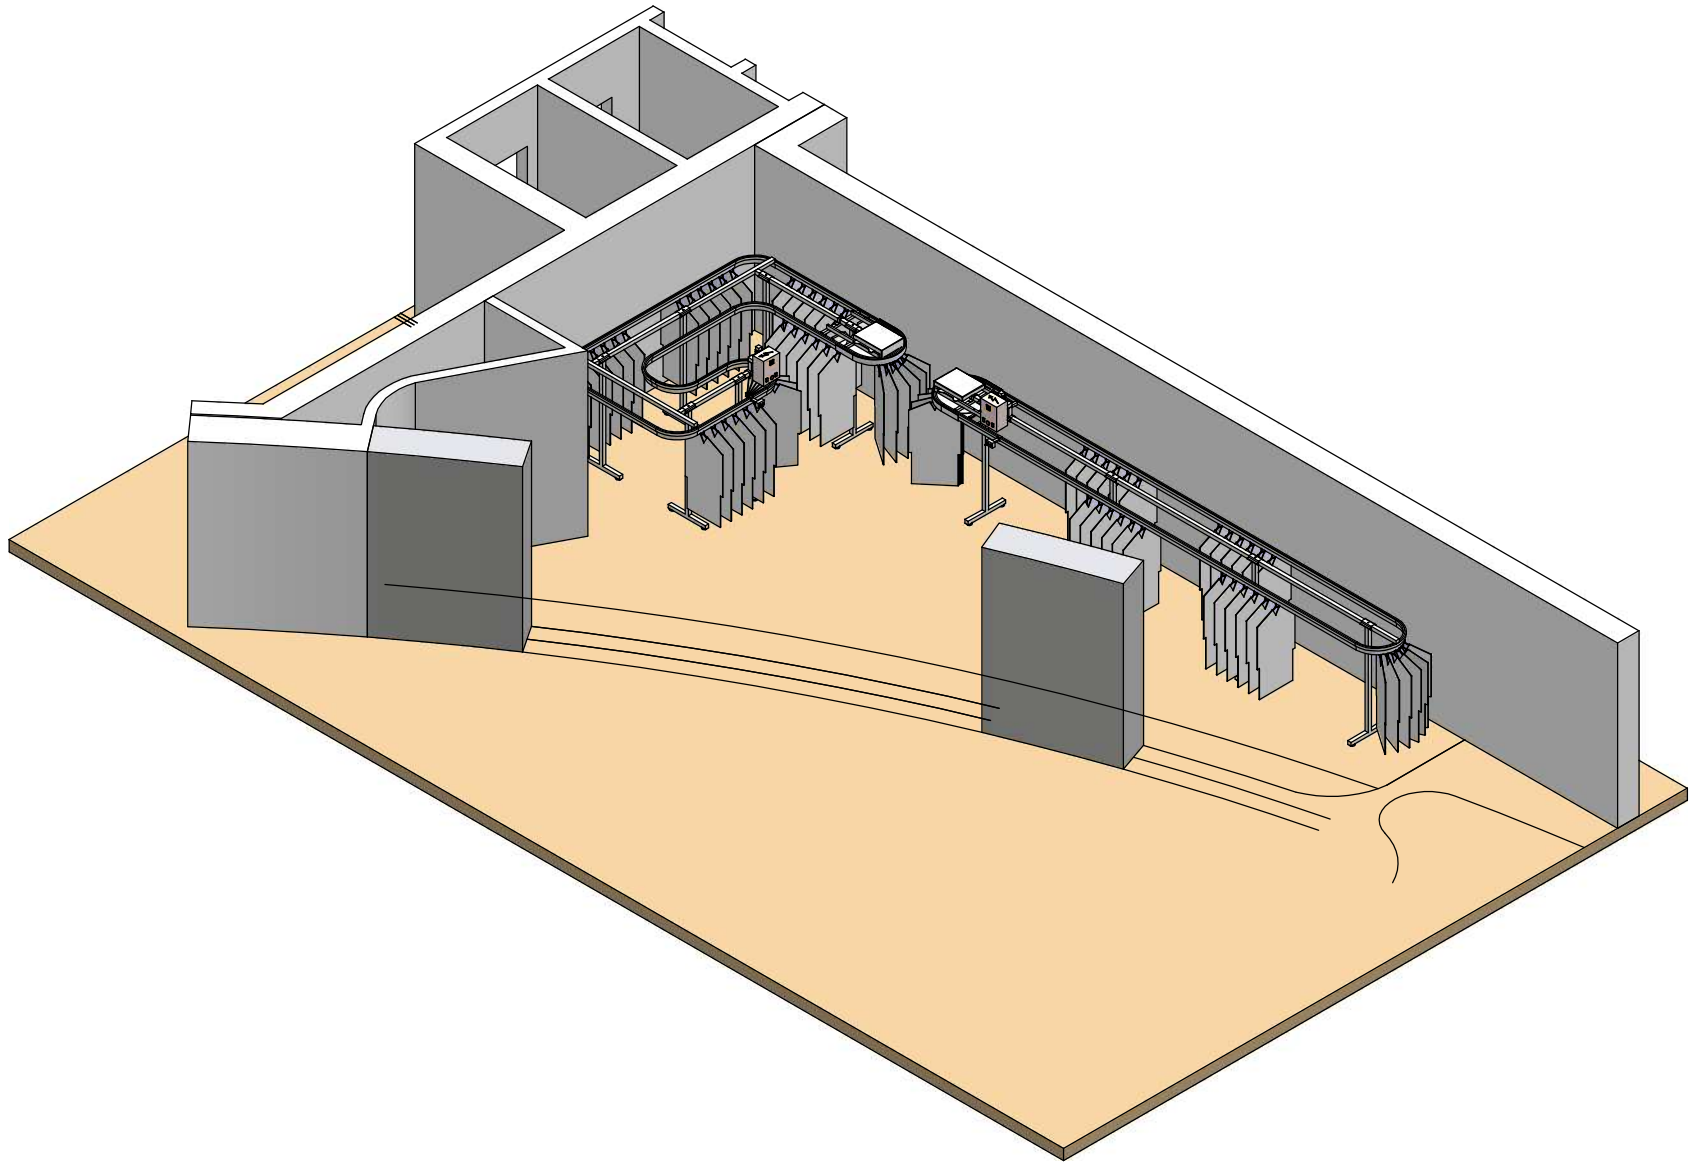

1

2

3

4

A

A

B

B

C

C

D

D

COPY TO BE SENT BACK SIGNED FOR ORDER APPROVAL

DATE:

STAMP AND SIGNATURE:

1

2

3

4