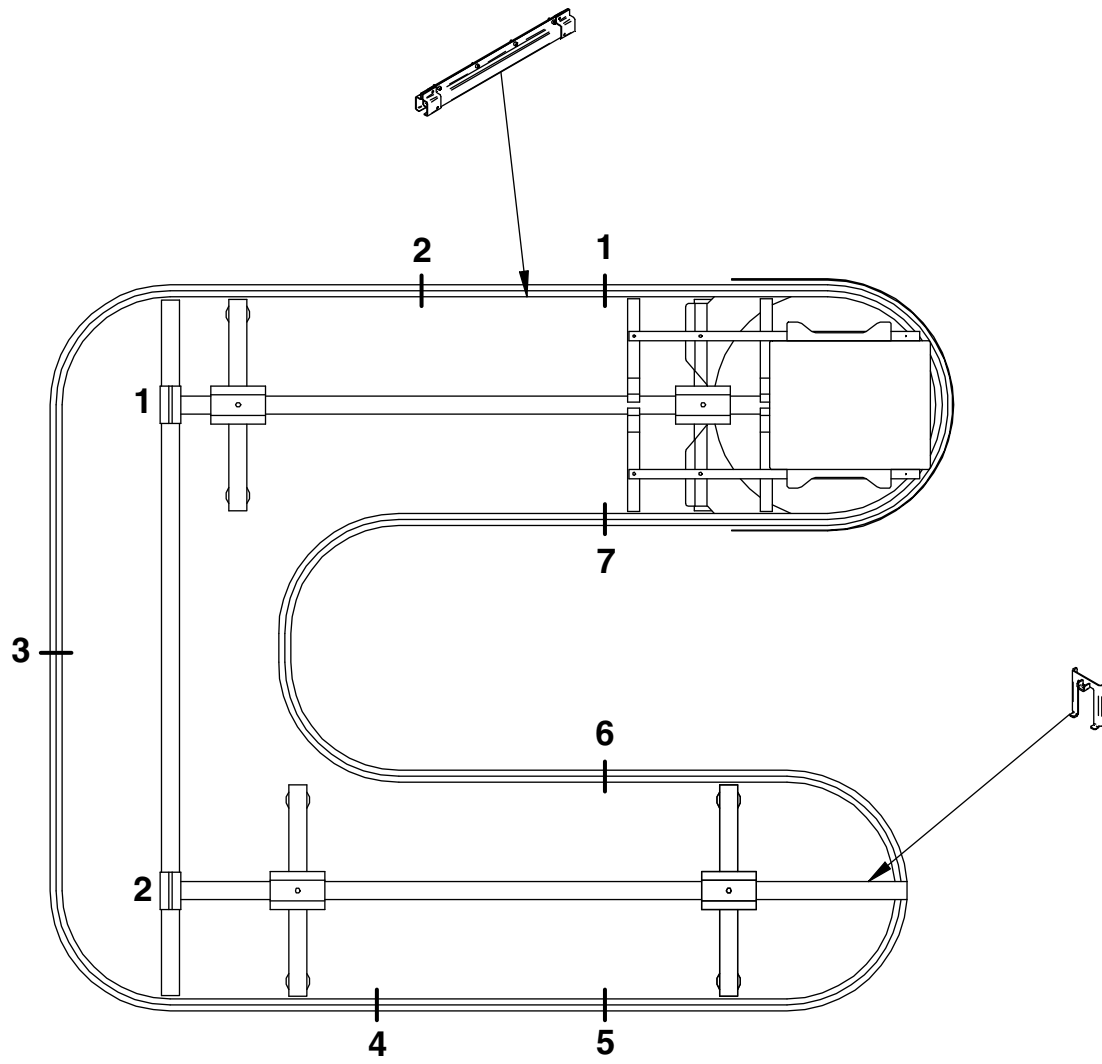

PANTHERA
11-0161-1

PANTHERA
11-0161-3

PANTHERA
11-0161-2

Conveyor 1

Conveyor 2

Conveyor 3

OGNI RICERCA DI CIASCUN
CONVEYOR SONO AL BANCO

Capacity of CONVEYOR 1 approx. 405 slots (33 mm.)
for storing approx. 270 bulky garments

Capacity of CONVEYOR 2 approx. 195 slots (33 mm.)
for storing approx. 130 bulky garments

Capacity of CONVEYOR 3 approx. 180 slots (33 mm.)
for storing approx. 120 bulky garments

TOTAL STORING 780 SLOTS (33 mm.)
AND 520 BULKY GARMENTS

View A-A

ASSEMBLY INSTRUCTIONS
11-0161-1

ASSEMBLY INSTRUCTINS
11-0161-2

1

2

3

4

A