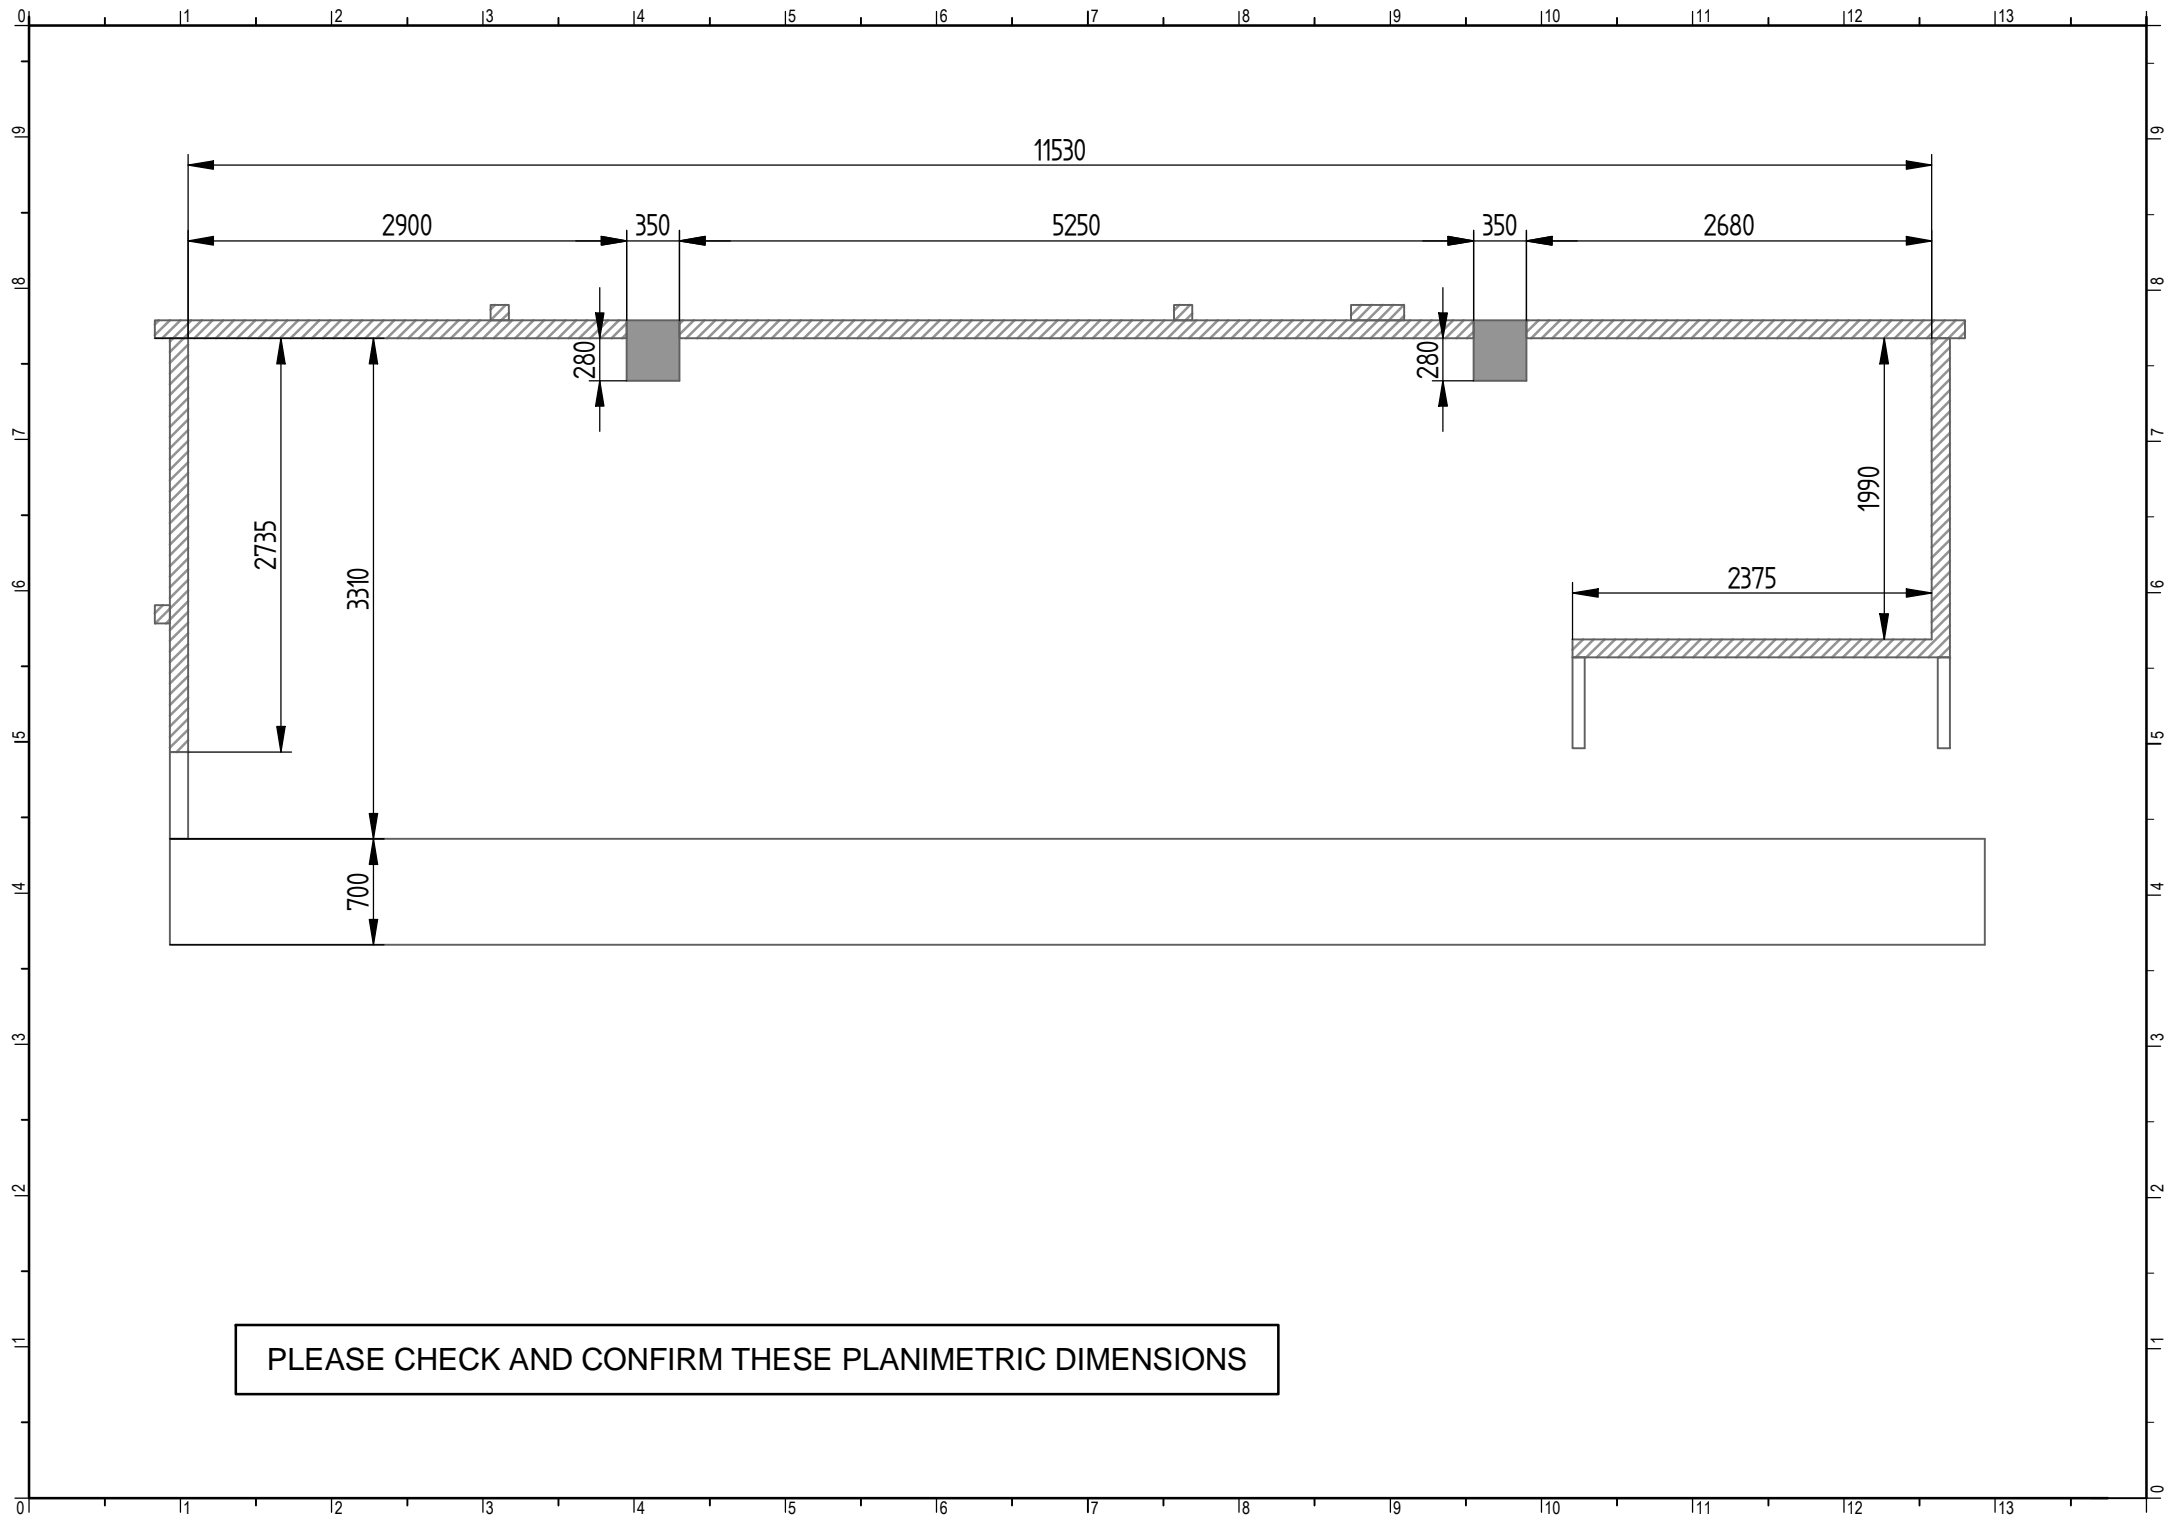

CAPACITY OF CONVEYOR 1 APPROX. 480 SLOTS (33 mm.)
 FOR STORING APPROX. 320 GARMENTS
 CAPACITY OF CONVEYOR 2 APPROX. 480 SLOTS (33 mm.)
 FOR STORING APPROX. 320 GARMENTS
 TOTAL CAPACITY APPROX. 960 SLOTS (33 mm.)
 FOR MSTOREING APPROX. 640 GARMENTS

PLEASE CHECK AND CONFIRM THESE PLANIMETRIC DIMENSIONS